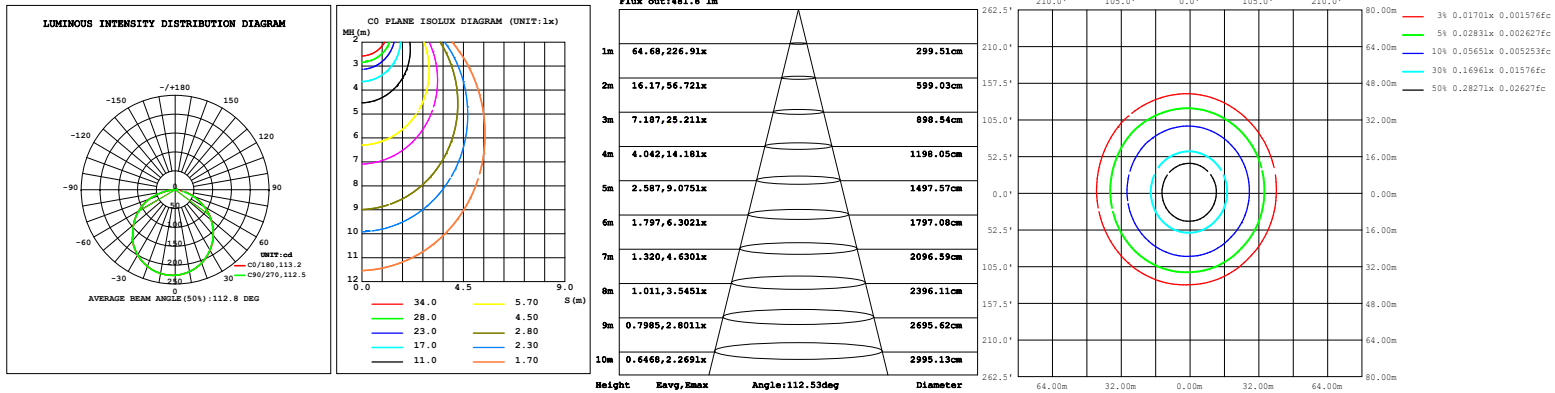

SB-4RSPL9W12-5CCT-W (9W&4000K)