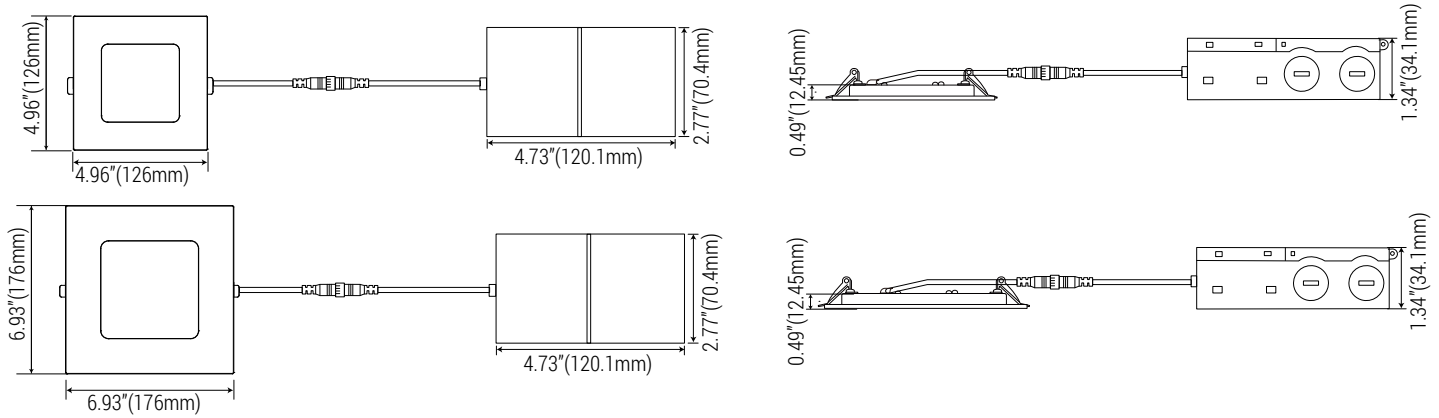

SPECIFICATION		
TYPE	SB-4SSPL9W12-5CCT-W	SB-6SSPL12W12-5CCT-W
WATTAGE	9W	12W
LUMEN	761.84 lm	938.00 lm
EFFICACY	> 80 lm/W	> 80 lm/W
CCT	2700K,3000K,3500K,4000K,5000K	
CRI	> 90	
INPUT VOLTAGE	AC120V	
LIGHTING ANGLE	113	
DIMMABLE	Triac Dimming	
LED TYPE	SMD2835	
CERTIFICATE	ETL	
RATING	Wet Locations	
DESCRIPTION	CCT Adjustable	
LIFE TIME	50000 hours	
FACTORY SETTINGS	4000K	
OPERATING TEMP	(-4°F~ 113°F) -20~45°C	
WARRANTY	5 year limited	

# Selectable LED Square Slim Panel Light

Wattages: (4")9W ; (6")12W

## DIMENSION

SIZE	HOLE SIZE
4inch	4 21/64"(110mm)
6inch	6 19/64"(160mm)

## ORDERING INFORMATION

**SB-4SSPL9W12-5CCT-W / SB-6SSPL12W12-5CCT-W**

SB	4	SSPL	9W	12	5CCT	W
COMPANY	SIZE	PRODUCT	POWER	VOLTAGE	CCT	FINISH
SB LED INC	4 (4inch) 6 (6inch)	LED Square Slim Panel Light	9W (9W) 12W (12W)	27 AC120V	5CCT 2700K/3000K 3500K/4000K 5000K	W - (White )