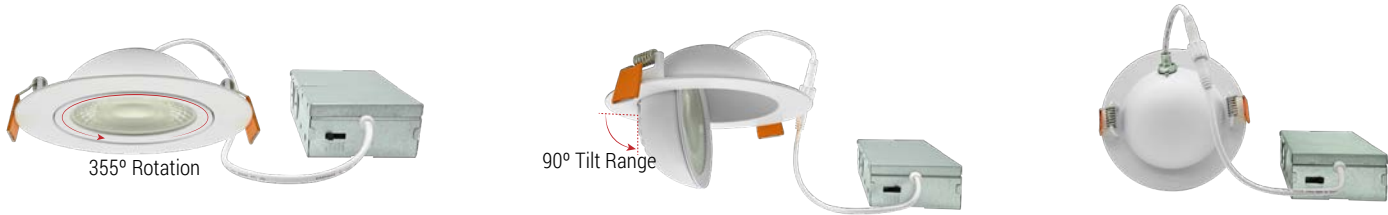

LED Recessed Round Floating Gimbal Light

Wattages: (2")5W ; (3")6W ; (4")9W ; (6")12W

SCHEMATIC DIAGRAM: