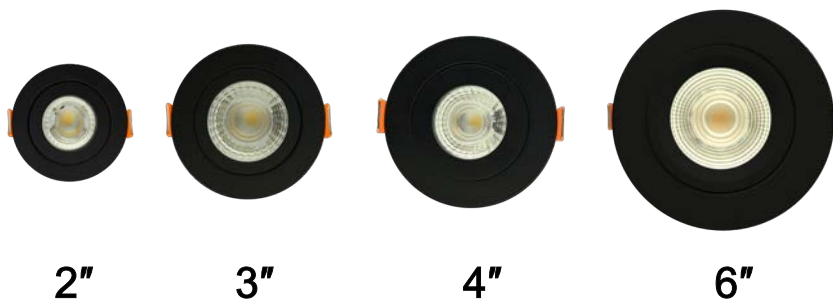

COLOR OPTIONS

SPECIFICATION				
TYPE	SB-2RFGL5W12-5CCT-W	SB-3RFGL6W12-5CCT-W	SB-4RFGL9W12-5CCT-W	SB-6RFGL12W12-5CCT-W
WATTAGE	5W	6W	9W	12W
LUMEN	387.20 lm	516.30 lm	835.20 lm	995.54 lm
EFFICACY	> 90 lm/W			
CCT	2700K,3000K,3500K,4000K,5000K			
CRI	> 90			
INPUT VOLTAGE	AC120V			
LIGHTING ANGLE	40			
DIMMABLE	Triac Dimming			
LED TYPE	SMD2835			
CERTIFICATE	ETL			
RATING	Wet Locations			
DESCRIPTION	CCT Adjustable			
LIFE TIME	50000 hours			
OPERATING TEMP	(-4°F~ 113°F) -20~ 45°C			
WARRANTY	5 year limited