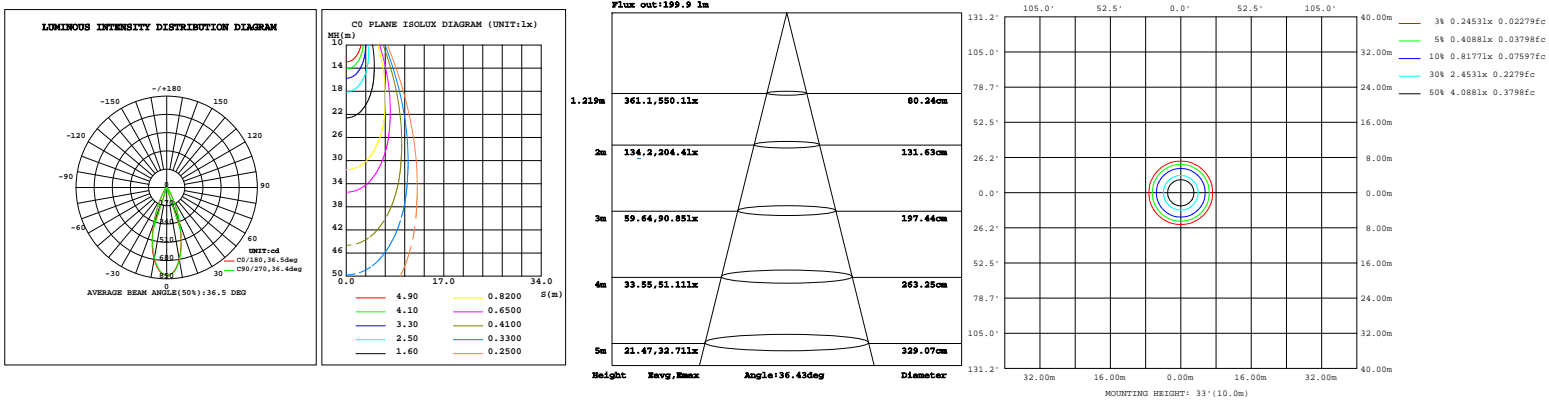

SB-2RFGL5W12-5CCT-W (5W&4000K)