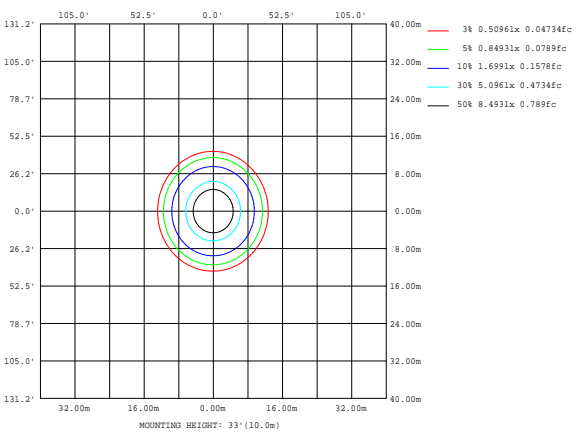

SB-6CDL121722W27-5CCT-W(22W&4000K)