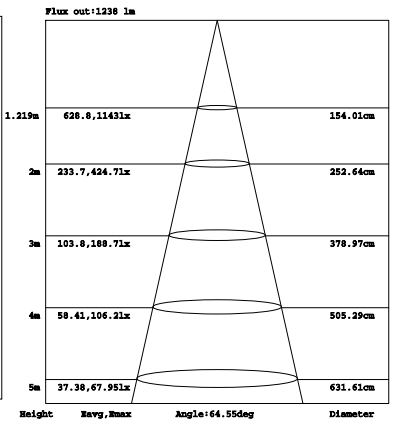

SB-6CDL121722W27-5CCT-W(22W&4000K)