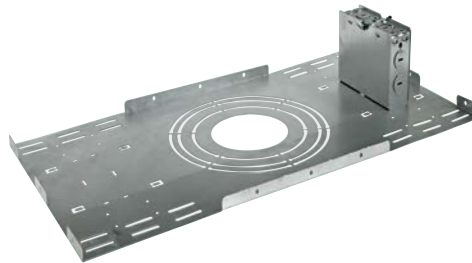

NAME	T-Grid
TYPE	CDL-T-Grid
FINISH	Silver
USE	New Construction or Remodel Plate for T-grid Ceilings Used for 4", 6", 8", 10" Leds Installation of COMMERCIAL DOWNLIGHT