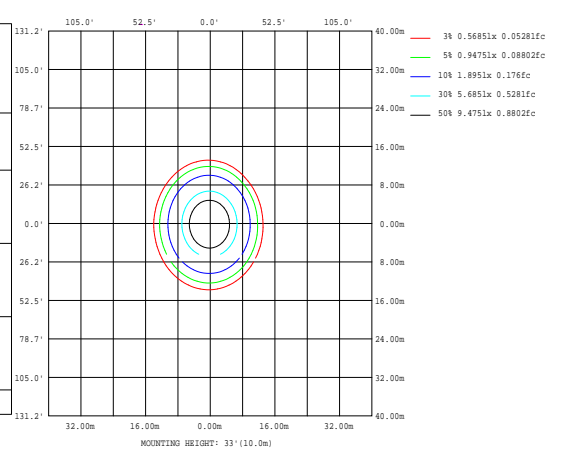

Selectable LED **5CCT** Commercial Downlight

Wattages: (6")12W/17W/22W ; (6")12W/17W/22W ; (8")17W/24W/30W ; (10")22W/30W/38W

DIMENSION

	H	D	D1	D2
4 inch	84 mm(3.31 inch)	Φ110 mm(Φ4.33 inch)	Φ130 mm(Φ5.12 inch)	Φ74.5 mm(Φ2.93 inch)
6 inch	105.6 mm(4.16 inch)	Φ152.7 mm(Φ6.01 inch)	Φ214 mm(Φ8.43 inch)	Φ119 mm(Φ4.69 inch)
8 inch	114.4 mm(4.5 inch)	Φ182.3 mm(Φ7.18 inch)	Φ255 mm(Φ10 inch)	Φ128.6 mm(Φ5.06 inch)
10 inch	124.5 mm(4.9 inch)	Φ215.5 mm(Φ8.48 inch)	Φ289 mm(Φ11.38 inch)	Φ141.5 mm(Φ5.57 inch)

SIZE	HOLE SIZE
4inch	4 21/64"(110mm)
6inch	6 19/64" (160mm)
8inch	8 5/64"(205mm)
10inch	8 31/32"(228mm)

ACCESSORIES (Standard)

Hole cutout card

Wire nuts

PHOTOMETRICS

For complete IES files, please visit our website.

SB-4CDL6912W27-5CCT-W(22W&4000K)

Selectable LED 5CCT Commercial Downlight

Wattages: (6")12W/17W/22W ; (6")12W/17W/22W ; (8")17W/24W/30W ; (10")22W/30W/38W

PHOTOMETRICS

For complete IES files, please visit our website.

SB-6CDL121722W27-5CCT-W(22W&4000K)

SB-8CDL172430W27-5CCT-W (30W&4000K)

SB-10CDL223038W27-5CCT-W(38W&4000K)