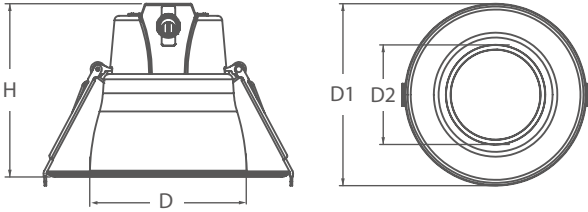

**WATT/CCT
SELECTABLE**

Selectable Wattage

Three position sliding switch
 4inch: 6W/9W/12W
 6inch: 12W/17W/22W
 8inch: 17W/24W/30W
 10inch: 22W/30W/38W

Selectable CCT

Three position sliding switch
 2700K/3000K/3500K
 4000K/5000K

SPECIFICATION				
TYPE	SB-4CDL6912W27-5CCT-W	SB-6CDL121722W27-5CCT-W	SB-8CDL172430W27-5CCT-W	SB-10CDL223038W27-5CCT-W
WATTAGE	6W/9W/12W	12W/17W/22W	17W/24W/30W	22W/30W/38W
LUMEN	628 lm/893 lm/1159 lm	1296 lm/1694 lm/2194 lm	1871 lm/2621 lm/3273 lm	2356 lm/3141 lm/3892 lm
EFFICACY	> 100 lm/W	> 100 lm/W	> 100 lm/W	> 100 lm/W
SIZE	4 inch	6 inch	8 inch	10 inch
CCT	2700K,3000K,3500K,4000K,5000K			
POWER FACTOR	> 0.9			
CRI	> 90			
INPUT VOLTAGE	AC120-277V			
LIGHTING ANGLE	70			
FACTORY SETTINGS	12W & 4000K	22W & 4000K	30W & 4000K	38W & 4000K
LED TYPE	2835			
CERTIFICATE	ETL Energy Star			
LIFE TIME	50000 hours			
PROTECTION LEVEL	Wet Location			
OPERATING TEMP	(-4°F~ 113°F) -20~45°C			
WARRANTY	5 year limited			

Selectable LED **5CCT** Commercial Downlight

Wattages: (6")12W/17W/22W ; (6")12W/17W/22W ; (8")17W/24W/30W ; (10")22W/30W/38W

DIMENSION

	H	D	D1	D2
4 inch	84 mm(3.31 inch)	Φ110 mm(Φ4.33 inch)	Φ130 mm(Φ5.12 inch)	Φ74.5 mm(Φ2.93 inch)
6 inch	105.6 mm(4.16 inch)	Φ152.7 mm(Φ6.01 inch)	Φ214 mm(Φ8.43 inch)	Φ119 mm(Φ4.69 inch)
8 inch	114.4 mm(4.5 inch)	Φ182.3 mm(Φ7.18 inch)	Φ255 mm(Φ10 inch)	Φ128.6 mm(Φ5.06 inch)
10 inch	124.5 mm(4.9 inch)	Φ215.5 mm(Φ8.48 inch)	Φ289 mm(Φ11.38 inch)	Φ141.5 mm(Φ5.57 inch)