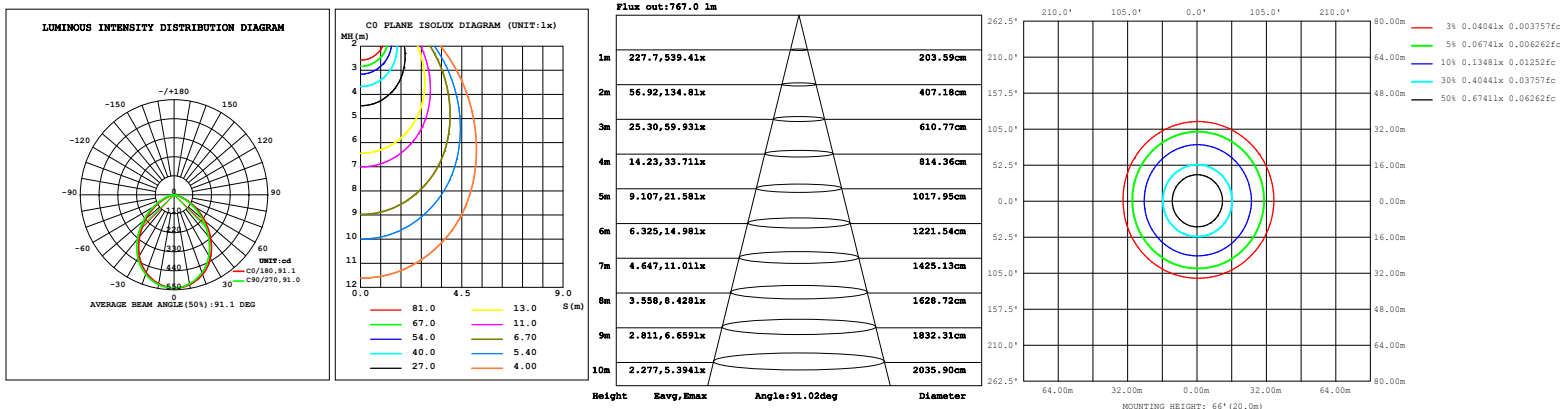

SB-4CDL6912W27-5CCT-W(22W&4000K)