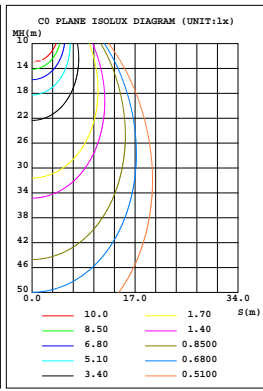

SB-6CDL121722W27-5CCT-W(22W&4000K)