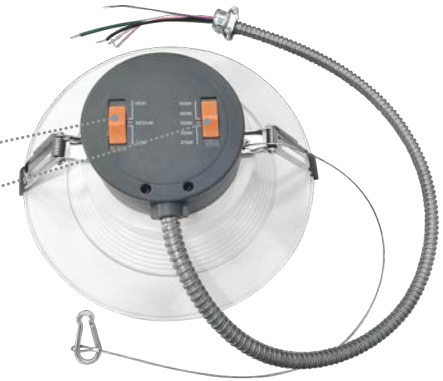

4 inch

6 inch

8 inch

10 inch

FEATURES

- Energy efficient: save up to 80% in energy costs
- High lumen output
- Mercury-free
- Instant-on light
- 50,000 hours at 70% lumen maintenance rated life
- 5 years manufacturer warranty
- Compatible with most Lutron and Leviton dimmers
- The 1-10V Dimming type is continuous

**WATT/CCT
SELECTABLE**

Selectable Wattage

Three position sliding switch
 4inch: 6W/9W/12W
 6inch: 12W/17W/22W
 8inch: 17W/24W/30W
 10inch: 22W/30W/38W

Selectable CCT

Three position sliding switch
 2700K/3000K/3500K
 4000K/5000K

SPECIFICATION				
TYPE	SB-4CDL6912W27-5CCT-W	SB-6CDL121722W27-5CCT-W	SB-8CDL172430W27-5CCT-W	SB-10CDL223038W27-5CCT-W
WATTAGE	6W/9W/12W	12W/17W/22W	17W/24W/30W	22W/30W/38W
LUMEN	628 lm/893 lm/1159 lm	1296 lm/1694 lm/2194 lm	1871 lm/2621 lm/3273 lm	2356 lm/3141 lm/3892 lm
EFFICACY	> 100 lm/W	> 100 lm/W	> 100 lm/W	> 100 lm/W
SIZE	4 inch	6 inch	8 inch	10 inch
CCT	2700K,3000K,3500K,4000K,5000K			
POWER FACTOR	> 0.9			
CRI	> 90			
INPUT VOLTAGE	AC120-277V			
LIGHTING ANGLE	70			
FACTORY SETTINGS	12W & 4000K	22W & 4000K	30W & 4000K	38W & 4000K
LED TYPE	2835			
CERTIFICATE	ETL Energy Star			
LIFE TIME	50000 hours			
PROTECTION LEVEL	Wet Location			
OPERATING TEMP	(-4°F~ 113°F) -20~45°C			
WARRANTY	5 year limited			