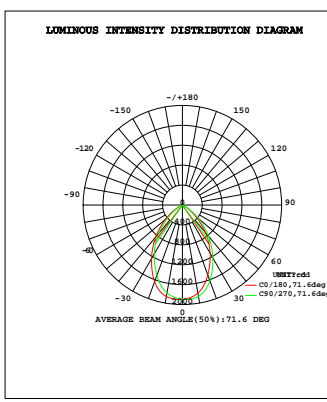

SB-8CDL172430W27-5CCT-W (30W&4000K)