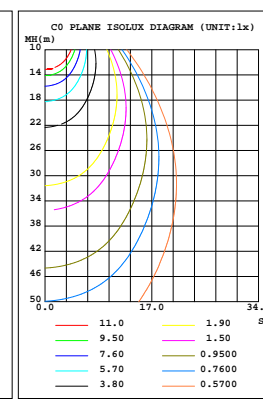

SB-8CDL172430W27-5CCT-W (30W&4000K)