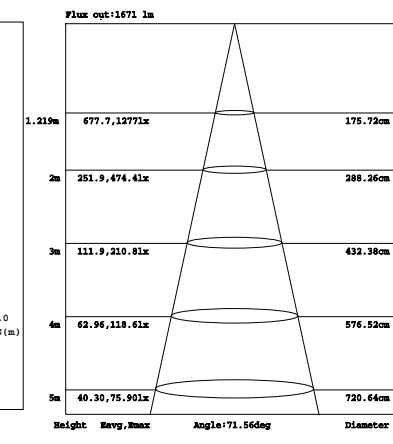

SB-8CDL172430W27-5CCT-W (30W&4000K)