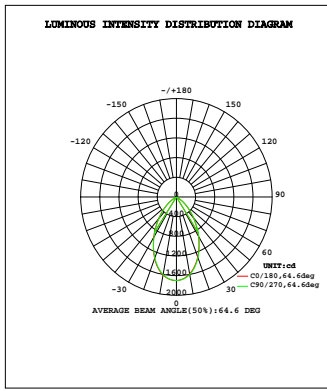

SB-6CDL121722W27-5CCT-W(22W&4000K)