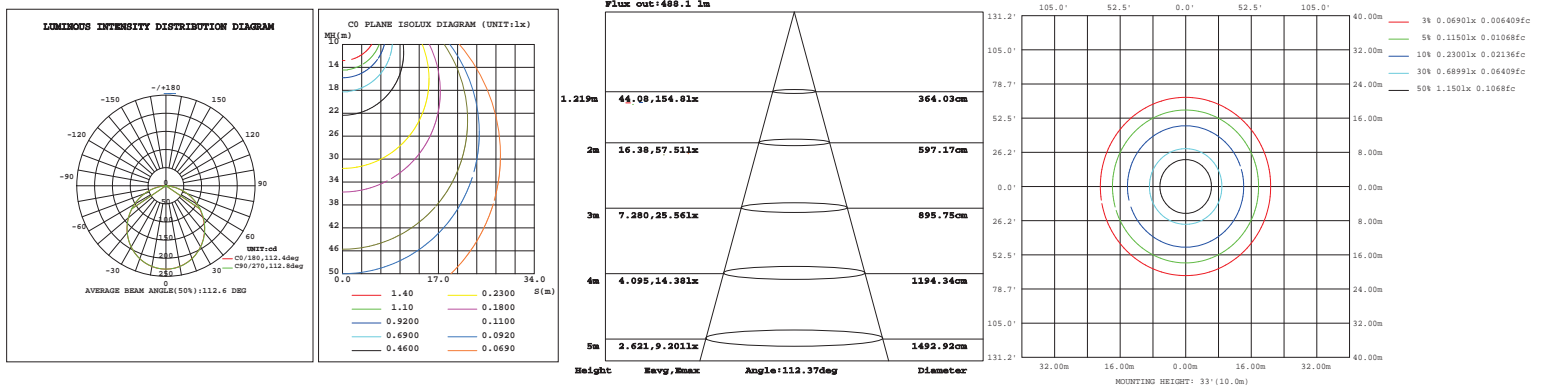

Selectable LED Round Slim Panel Light

Wattages: (4")9W ; (6")12W ; (8")18W

Easily flip the switch for desired CCT

Products view

PHOTOMETRICS

For complete IES files, please visit our website.

SB-4RSPL9W12-5CCT-W (9W&4000K)