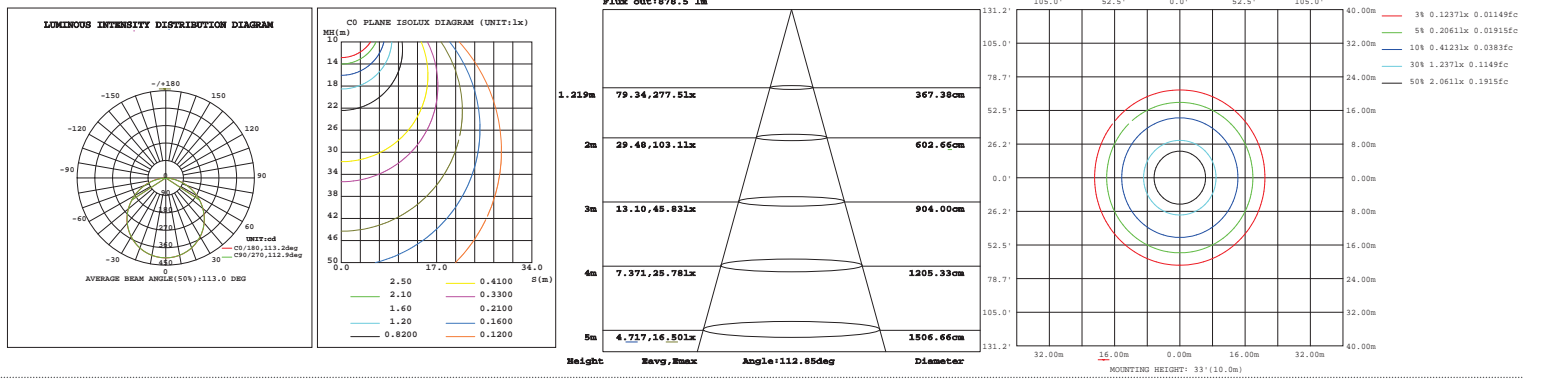

SB-6RSPL12W12-5CCT-W (12W&4000K)