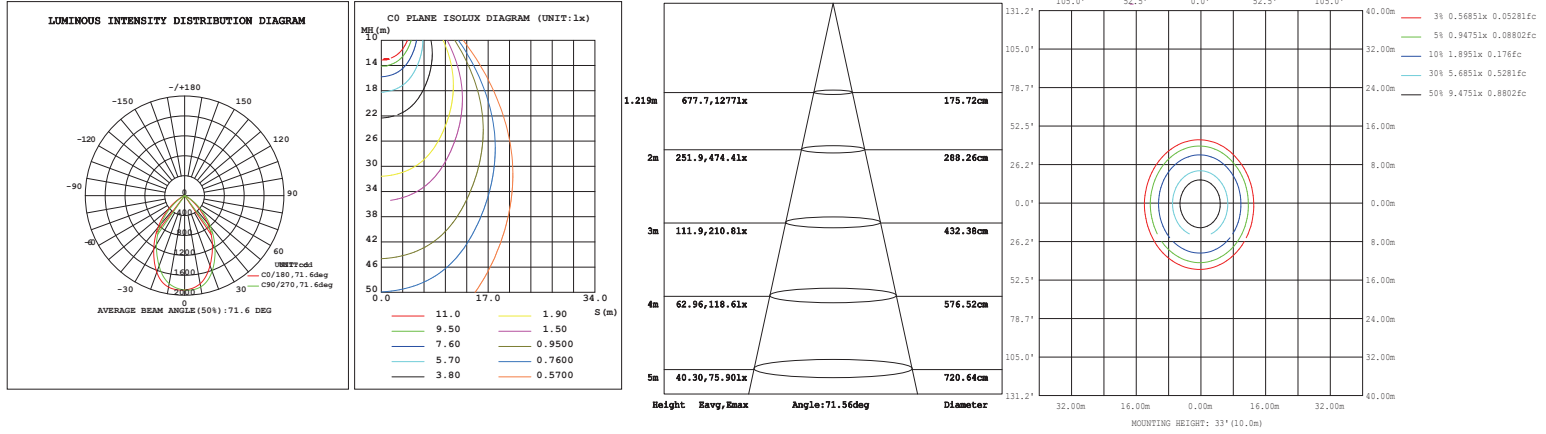

Selectable LED 5CCT Commercial Downlight

Wattages:(6")12W/17W/22W ; (8")17W/24W/30W ; (10")22W/30W/38W

PHOTOMETRICS

For complete IES files, please visit our website.

SB-8CDL172430W27-5CCT-W (30W&4000K)

SB-10CDL223038W27-5CCT-W(38W&4000K)