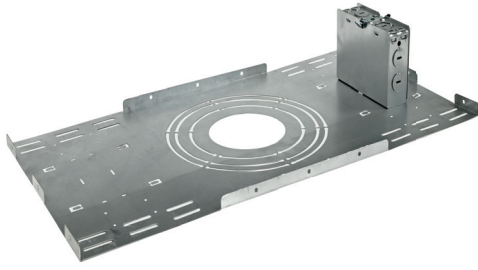

NAME	T-Grid
TYPE	CDL-T-Grid
FINISH	Silver
USE	New Construction or Remodel Plate for T-grid Ceilings Used for 6", 8", 10" Leds Installation of COMMERCIAL DOWNLIGHT