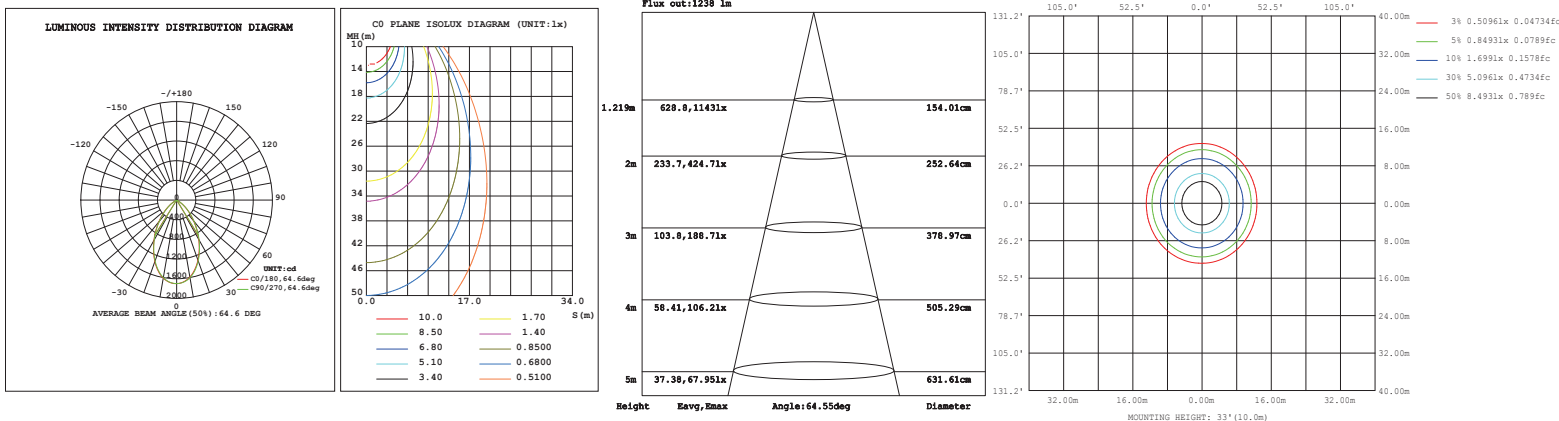

SIZE	HOLE SIZE
6inch	6 19/64" (160mm)
8inch	8 5/64"(205mm)
10inch	8 31/32"(228mm)

ACCESSORIES (Standard)

Hole cutout card

Wire nuts

PHOTOMETRICS

For complete IES files, please visit our website.

SB-6CDL121722W27-5CCT-W(22W&4000K)