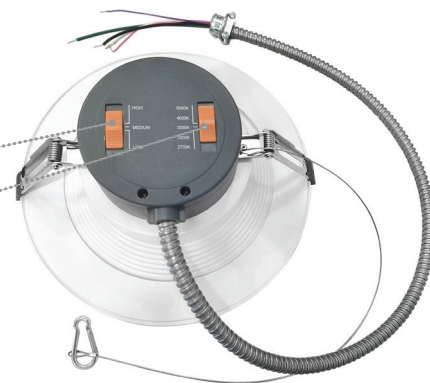

Selectable LED 5CCT Commercial Downlight

Wattages: (6")12W/17W/22W ; (8")17W/24W/30W ; (10")22W/30W/38W

Selectable LED Commercial Downlight can be widely used in indoor lighting (Wet location) suitable for office, indoor playground, Hotel, shop, indoor entertainment places, and other indoor place.

FEATURES

- Energy efficient: save up to 80% in energy costs
- High lumen output
- Mercury-free
- Instant-on light
- 50,000 hours at 70% lumen maintenance rated life
- 5 years manufacturer warranty
- Compatible with most Lutron and Leviton dimmers
- The 1-10V Dimming type is continuous

WATT/CCT SELECTABLE

Selectable Wattage
 Three position sliding switch
 6inch: 12W/17W/22W
 8inch: 17W/24W/30W
 10inch: 22W/30W/38W

Selectable CCT
 Three position sliding switch
 2700K/3000K/3500K
 4000K/5000K

SPECIFICATION			
TYPE	SB-6CDL121722W27-5CCT-W	SB-8CDL172430W27-5CCT-W	SB-10CDL223038 W27-5CCT-W
WATTAGE	12W/17W/22W	17W/24W/30W	22W/30W/38W
LUMEN	1296 lm/1694 lm/2194 lm	1871 lm/2621 lm/3273 lm	2356 lm/3141 lm/3892 lm
EFFICACY	> 100 lm/W	> 100 lm/W	> 100 lm/W
SIZE	6 inch	8 inch	10 inch
CCT	2700K,3000K,3500K,4000K,5000K		
POWER FACTOR	> 0.9		
CRI	> 90		
INPUT VOLTAGE	AC120-277V		
LIGHTING ANGLE	70		
FACTORY SETTINGS	22W & 4000K	30W & 4000K	38W & 4000K
LED TYPE	2835 ETL		
CERTIFICATE			
LIFE TIME	50000 hours		
PROTECTION LEVEL	Wet Location		
OPERATING TEMP	(-4°F~ 113°F) -20~45°C		
WARRANTY	5 year limited		