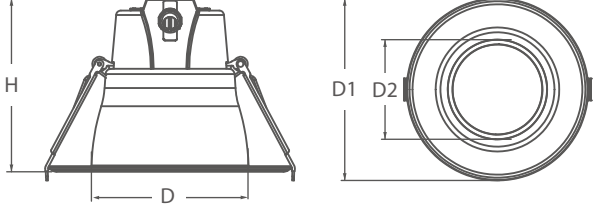

WATT/CCT SELECTABLE

Selectable Wattage
 Three position sliding switch
 6inch: 12W/17W/22W
 8inch: 17W/24W/30W
 10inch: 22W/30W/38W

Selectable CCT
 Three position sliding switch
 2700K/3000K/3500K
 4000K/5000K

SPECIFICATION			
TYPE	SB-6CDL121722W27-5CCT-W	SB-8CDL172430W27-5CCT-W	SB-10CDL223038 W27-5CCT-W
WATTAGE	12W/17W/22W	17W/24W/30W	22W/30W/38W
LUMEN	1296 lm/1694 lm/2194 lm	1871 lm/2621 lm/3273 lm	2356 lm/3141 lm/3892 lm
EFFICACY	> 100 lm/W	> 100 lm/W	> 100 lm/W
SIZE	6 inch	8 inch	10 inch
CCT	2700K,3000K,3500K,4000K,5000K		
POWER FACTOR	> 0.9		
CRI	> 90		
INPUT VOLTAGE	AC120-277V		
LIGHTING ANGLE	70		
FACTORY SETTINGS	22W & 4000K	30W & 4000K	38W & 4000K
LED TYPE	2835 ETL		
CERTIFICATE			
LIFE TIME	50000 hours		
PROTECTION LEVEL	Wet Location		
OPERATING TEMP	(-4°F~ 113°F) -20~45°C		
WARRANTY	5 year limited		

Selectable LED **5CCT** Commercial Downlight

Wattages: (6")12W/17W/22W ; (8")17W/24W/30W ; (10")22W/30W/38W

DIMENSION

	H	D	D1	D2
6 inch	105.6 mm(4.16 inch)	Φ152.7 mm(Φ6.01 inch)	Φ214 mm(Φ8.43 inch)	Φ119 mm(Φ4.69 inch)
8 inch	114.4 mm(4.5 inch)	Φ182.3 mm(Φ7.18 inch)	Φ255 mm(Φ10 inch)	Φ128.6 mm(Φ5.06 inch)
10 inch	124.5 mm(4.9 inch)	Φ215.5 mm(Φ8.48 inch)	Φ289 mm(Φ11.38 inch)	Φ141.5 mm(Φ5.57 inch)