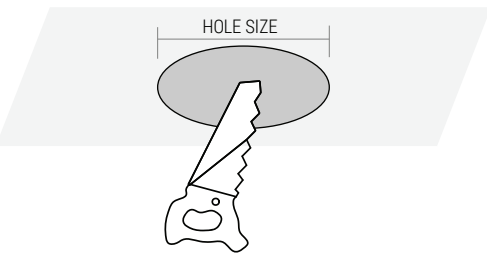

ORDERING INFORMATION

EXAMPLE:

SB-6CDL121722W27-5CCT-W / SB-8CDL172430W27-5CCT-W / SB-10CDL223038W27-5CCT-W

SB	6	CDL	121722W	27	5CCT	W
COMPANY	SIZE	PRODUCT	POWER	VOLTAGE	CCT	FINISH
SB LED INC	6 (6inch) 8 (8inch) 10 (10inch)	LED COMMERCIAL DOWNLIGHT	121722 (12W/17W/22W) 172430 (17W/24W/30W) 223038 (22W/30W/38W)	27 AC120-277V	5CCT 2700K/3000K 3500K/4000K 5000K	W - (White)