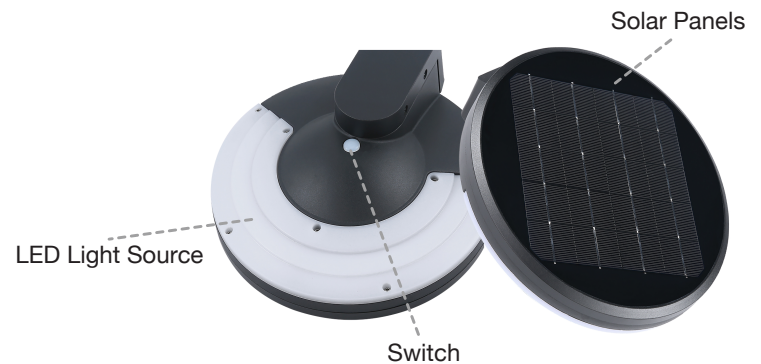

# Solar LED Full Cutoff Wall Mount Light

**Wattages: 5W**

The working principle of Solar LED Full Cutoff Wall Mount Light: During the daytime, The solar panel is irradiated by sunlight, absorbs the sun light and converts it into electric energy to charge the battery. At night, the battery pack provides power to supply the LED lighting to realize the illumination.

SPECIFICATION	
TYPE	SB-SPFWP5W5-50K-B
WATTAGE	5W
CCT	5000K
CRI	80
MATERIAL	Die-casting aluminum
SOLAR PANELS	5V/4.5W
BATTERY	3.2V/6000mAh
CHIP	OSRAM 3030
LAMP SIZE	φ9.33 X 3.15 inch
WORKING TIME	8H
CHARGING TIME	3-5H
WORKING TEMPERATURE	-4°F ~ 122°F
CABLE	NO
OUTDOOR RATING	IP65
WARRANTY	2 year limited

# Solar LED Full Cutoff Wall Mount Light

**Wattages: 5W**