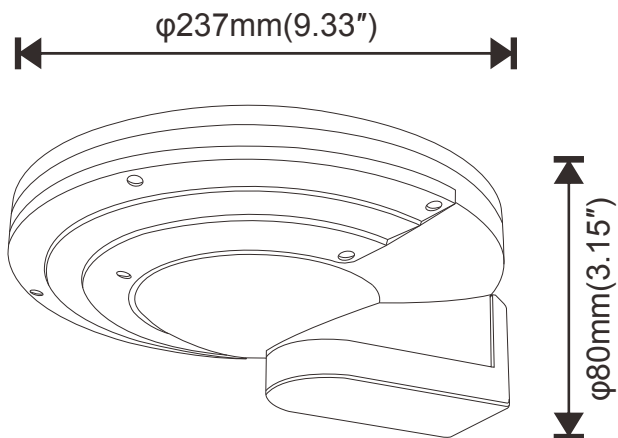

SPECIFICATION	
TYPE	SB-SPFWP5W5-50K-B
WATTAGE	5W
CCT	5000K
CRI	80
MATERIAL	Die-casting aluminum
SOLAR PANELS	5V/4.5W
BATTERY	3.2V/6000mAh
CHIP	OSRAM 3030
LAMP SIZE	φ9.33 X 3.15 inch
WORKING TIME	8H
CHARGING TIME	3-5H
WORKING TEMPERATURE	-4°F ~ 122°F
CABLE	NO
OUTDOOR RATING	IP65
WARRANTY	2 year limited

## DIMENSION

### OUTER BOX:

510MMX490MMX350MM(12Pcs/CTN)  
(20.08" X19.29" X13.78" )

## SPECIFICATIONS:

Shell materials: Aluminum & PC

Net weight : 2.71 lbs

Finish: Black(Standard)

Product Size:φ237 X 80(mm)

9.33"X3.15"