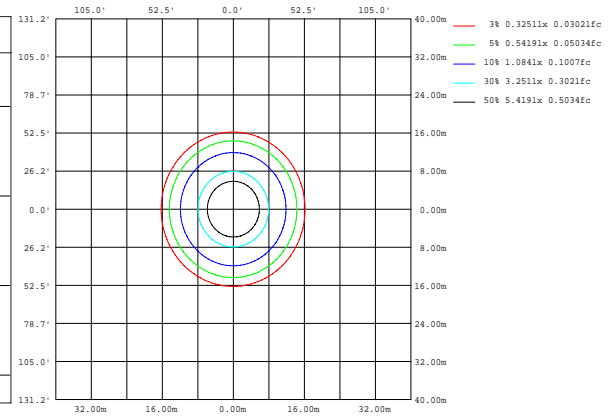

SB-8CDL101522W27-33540K(22W&4000K)