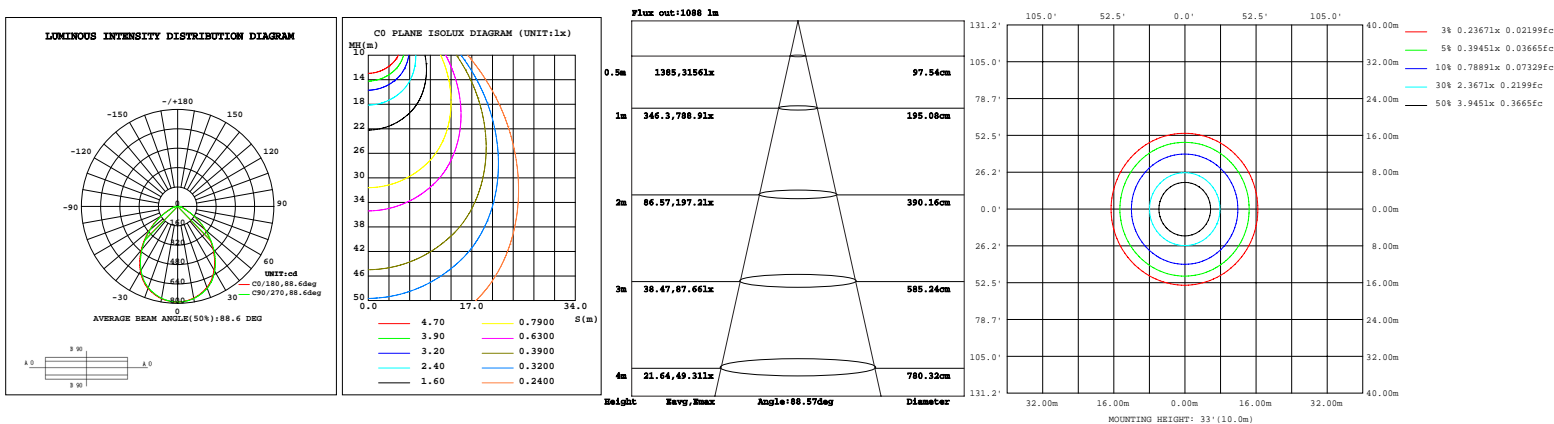

SB-6CDL71018W27-33540K(18W&4000K)