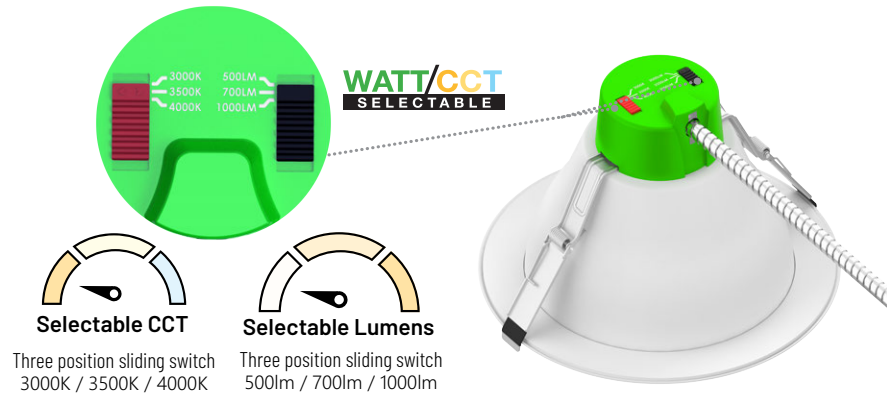

SELECTABLE LED COMMERCIAL DOWNLIGHT

SNOWBALL
LIGHTING INCORPORATED

Wattages:(4")5.5W/8W/12W;(6")7W/10W/18W;(8")10W/15W/22W;(9.5")20W/25W/32W

SELECTABLE LED COMMERCIAL DOWNLIGHT can be widely used in indoor lighting (Damp location) suitable for office, indoor playground, Hotel, shop, indoor entertainment places, and other indoor place.

SPECIFICATION				
TYPE	SB-4CDL5812W27-33540K	SB-6CDL71018W27-33540K	SB-8CDL101522W27-33540K	SB-9.5CDL202532W27-33540K
WATTAGE	5.5W/8W/12W	7W/10W/18W	10W/15W/22W	20W/25W/32W
LUMEN	480 lm/709 lm/1028 lm	756 lm/1062 lm/1606 lm	1067 lm/1560 lm/2073 lm	2172 lm/2643 lm/3200 lm
EFFICACY	> 90 lm/W	> 100 lm/W	> 100 lm/W	> 100 lm/W
SIZE	4 inch	6 inch	8 inch	9.5 inch
CCT	3000K,3500K,4000K			
POWER FACTOR	> 0.9			
CRI	> 90			
INPUT VOLTAGE	AC120-277V			
LIGHTING ANGLE	90			
FACTORY SETTINGS	12W & 4000K	18W & 4000K	22W & 4000K	32W & 4000K
LED TYPE	2835			
CERTIFICATE	UL,Energy Star, ja8			
LIFE TIME	50000 hours			
PROTECTION LEVEL	Wet Location			
IC RATING	Type IC			
WARRANTY	5 year limited			

SELECTABLE LED COMMERCIAL DOWNLIGHT

Wattages: (4") 5.5W/8W/12W; (6") 7W/10W/18W; (8") 10W/15W/22W; (9.5") 20W/25W/32W

DIMENSION

	H	D	D1	D2
4 inch	108 mm(4.25 inch)	Φ98.89 mm (Φ3.89 inch)	Φ151 mm(Φ5.94 inch)	Φ98 mm(Φ3.85 inch)
6 inch	130 mm(5.12 inch)	Φ153.33 mm(Φ6.04 inch)	Φ210 mm(Φ8.27 inch)	Φ152 mm(Φ5.98 inch)
8 inch	148 mm(5.82 inch)	Φ187.59 mm(Φ7.39 inch)	Φ260 mm(Φ10.23 inch)	Φ188 mm(Φ7.40 inch)
9.5 inch	162 mm(6.37 inch)	Φ217.63 mm(Φ8.57 inch)	Φ292 mm(Φ11.49 inch)	Φ217 mm(Φ8.54 inch)