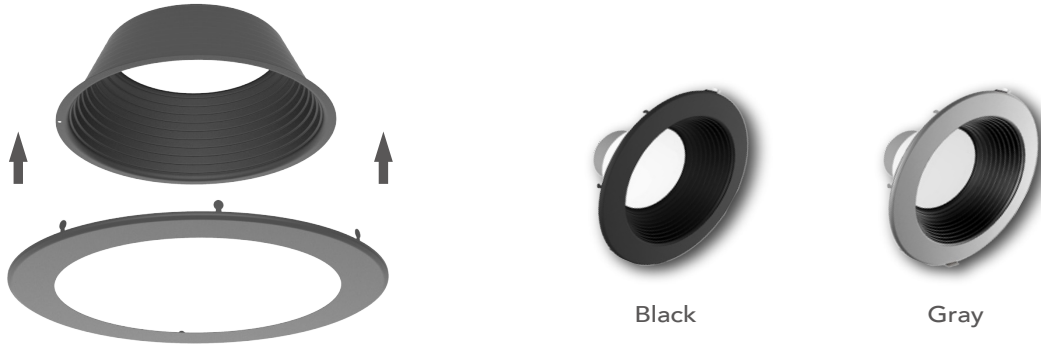

SELECTABLE LED COMMERCIAL DOWNLIGHT

Wattages: (4") 5.5W/8W/12W; (6") 7W/10W/18W; (8") 10W/15W/22W; (9.5") 20W/25W/32W

DIMENSION

	H	D	D1	D2
4 inch	108 mm(4.25 inch)	Φ98.89 mm (Φ3.89 inch)	Φ151 mm(Φ5.94 inch)	Φ98 mm(Φ3.85 inch)
6 inch	130 mm(5.12 inch)	Φ153.33 mm(Φ6.04 inch)	Φ210 mm(Φ8.27 inch)	Φ152 mm(Φ5.98 inch)
8 inch	148 mm(5.82 inch)	Φ187.59 mm(Φ7.39 inch)	Φ260 mm(Φ10.23 inch)	Φ188 mm(Φ7.40 inch)
9.5 inch	162 mm(6.37 inch)	Φ217.63 mm(Φ8.57 inch)	Φ292 mm(Φ11.49 inch)	Φ217 mm(Φ8.54 inch)

Wattages:(4")5.5W/8W/12W;(6")7W/10W/18W;(8")10W/15W/22W;(9.5")20W/25W/32W

TRIM & BAFFLE(SOLD SEPARATELY)

The color of Trim & Baffle can be customized

Suitable and fit for different installation situations; Besides this, step-designed baffle make product free of glare.