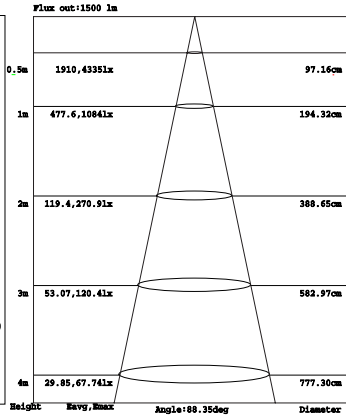

SB-8CDL101522W27-33540K(22W&4000K)