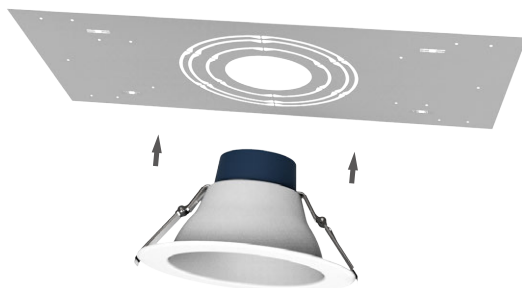

MOUNTING (ACCESSORIES NEED TO PURCHASED SEPARATELY)

New Construction or Remodel
Plate for T-grid Ceilings

T-Grid