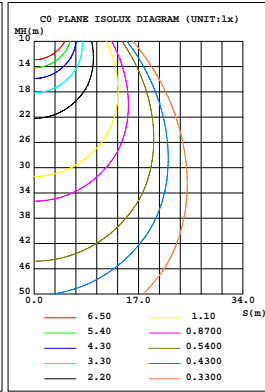

SB-8CDL101522W27-33540K(22W&4000K)