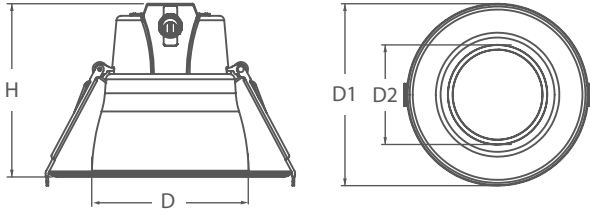

SPECIFICATION				
TYPE	SB-4CDL5812W27-33540K	SB-6CDL71018W27-33540K	SB-8CDL101522W27-33540K	SB-9.5CDL202532W27-33540K
WATTAGE	5.5W/8W/12W	7W/10W/18W	10W/15W/22W	20W/25W/32W
LUMEN	480 lm/709 lm/1028 lm	756 lm/1062 lm/1606 lm	1067 lm/1560 lm/2073 lm	2172 lm/2643 lm/3200 lm
EFFICACY	> 90 lm/W	> 100 lm/W	> 100 lm/W	> 100 lm/W
SIZE	4 inch	6 inch	8 inch	9.5 inch
CCT	3000K,3500K,4000K			
POWER FACTOR	> 0.9			
CRI	> 90			
INPUT VOLTAGE	AC120-277V			
LIGHTING ANGLE	90			
FACTORY SETTINGS	12W & 4000K	18W & 4000K	22W & 4000K	32W & 4000K
LED TYPE	2835			
CERTIFICATE	UL,Energy Star, ja8			
LIFE TIME	50000 hours			
PROTECTION LEVEL	Wet Location			
IC RATING	Type IC			
WARRANTY	5 year limited			

SELECTABLE LED COMMERCIAL DOWNLIGHT

Wattages: (4") 5.5W/8W/12W; (6") 7W/10W/18W; (8") 10W/15W/22W; (9.5") 20W/25W/32W

DIMENSION

	H	D	D1	D2
4 inch	108 mm(4.25 inch)	Φ98.89 mm (Φ3.89 inch)	Φ151 mm(Φ5.94 inch)	Φ98 mm(Φ3.85 inch)
6 inch	130 mm(5.12 inch)	Φ153.33 mm(Φ6.04 inch)	Φ210 mm(Φ8.27 inch)	Φ152 mm(Φ5.98 inch)
8 inch	148 mm(5.82 inch)	Φ187.59 mm(Φ7.39 inch)	Φ260 mm(Φ10.23 inch)	Φ188 mm(Φ7.40 inch)
9.5 inch	162 mm(6.37 inch)	Φ217.63 mm(Φ8.57 inch)	Φ292 mm(Φ11.49 inch)	Φ217 mm(Φ8.54 inch)