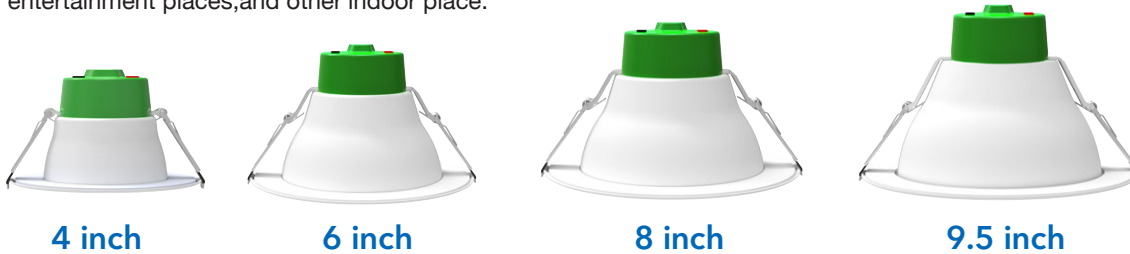

SELECTABLE LED COMMERCIAL DOWNLIGHT

SNOWBALL
LIGHTING INCORPORATED

Wattages:(4")5.5W/8W/12W;(6")7W/10W/18W;(8")10W/15W/22W;(9.5")20W/25W/32W

SELECTABLE LED COMMERCIAL DOWNLIGHT can be widely used in indoor lighting (Damp location) suitable for office, indoor playground, Hotel, shop, indoor entertainment places, and other indoor place.

SPECIFICATION				
TYPE	SB-4CDL5812W27-33540K	SB-6CDL71018W27-33540K	SB-8CDL101522W27-33540K	SB-9.5CDL202532W27-33540K
WATTAGE	5.5W/8W/12W	7W/10W/18W	10W/15W/22W	20W/25W/32W
LUMEN	480 lm/709 lm/1028 lm	756 lm/1062 lm/1606 lm	1067 lm/1560 lm/2073 lm	2172 lm/2643 lm/3200 lm
EFFICACY	> 90 lm/W	> 100 lm/W	> 100 lm/W	> 100 lm/W
SIZE	4 inch	6 inch	8 inch	9.5 inch
CCT	3000K,3500K,4000K			
POWER FACTOR	> 0.9			
CRI	> 90			
INPUT VOLTAGE	AC120-277V			
LIGHTING ANGLE	90			
FACTORY SETTINGS	12W & 4000K	18W & 4000K	22W & 4000K	32W & 4000K
LED TYPE	2835			
CERTIFICATE	UL,Energy Star, ja8			
LIFE TIME	50000 hours			
PROTECTION LEVEL	Wet Location			
IC RATING	Type IC			
WARRANTY	5 year limited			

SELECTABLE LED COMMERCIAL DOWNLIGHT

Wattages: (4") 5.5W/8W/12W; (6") 7W/10W/18W; (8") 10W/15W/22W; (9.5") 20W/25W/32W

DIMENSION

	H	D	D1	D2
4 inch	108 mm(4.25 inch)	Φ98.89 mm (Φ3.89 inch)	Φ151 mm(Φ5.94 inch)	Φ98 mm(Φ3.85 inch)
6 inch	130 mm(5.12 inch)	Φ153.33 mm(Φ6.04 inch)	Φ210 mm(Φ8.27 inch)	Φ152 mm(Φ5.98 inch)
8 inch	148 mm(5.82 inch)	Φ187.59 mm(Φ7.39 inch)	Φ260 mm(Φ10.23 inch)	Φ188 mm(Φ7.40 inch)
9.5 inch	162 mm(6.37 inch)	Φ217.63 mm(Φ8.57 inch)	Φ292 mm(Φ11.49 inch)	Φ217 mm(Φ8.54 inch)