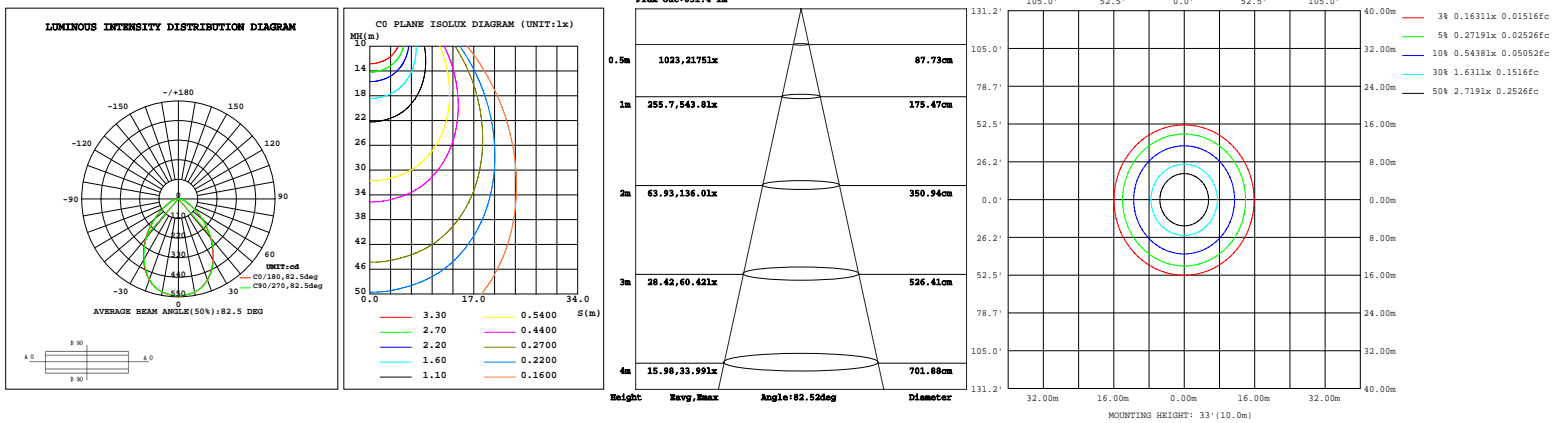

SB-4CDL5812W27-33540K(12W&4000K)