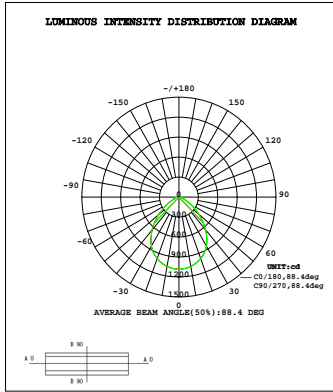

SB-8CDL101522W27-33540K(22W&4000K)