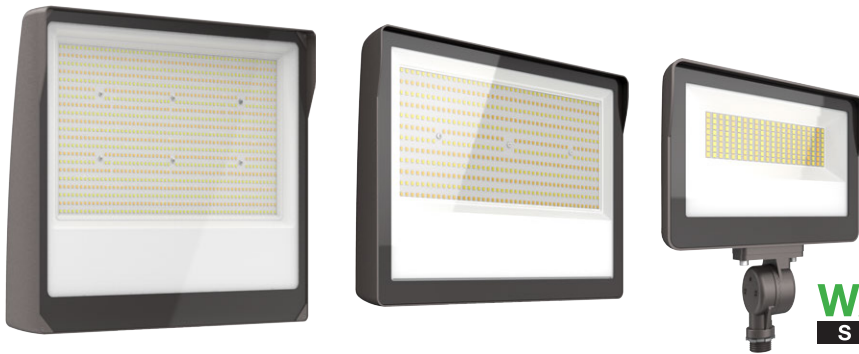

SELECTABLE LED FLOOD LIGHTS

Wattages: 35W,50W,60W;100W,150W,200W;240W,350W,450W

240-450W

100-200W

35-60W

**WATT/CCT
SELECTABLE**

The SELECTABLE LED FLOOD Lighting Series can be widely used for Outdoor Excellent for Parking Lots, Pedestrian Walkways, Roadways, Tennis Courts, Basketball Courts, Stadiums, Arenas, Schools, Residential Areas and many other applications.

Features:

- Optical design, greatly improved the light utilization and evenness
- High efficiency LED Driver, voltage AC120-277V
- Cast Aluminum design, better cooling, light quality, LED Tj <85°C
- 0-10V dimming standard
- CCT:3000-5000K
- 5 years manufacturer warranty
- Compatible with most Lutron and Leviton dimmers

SELECTABLE LED FLOOD LIGHTS

Wattages: 35W,50W,60W;100W,150W,200W;240W,350W,450W

DIMENSION:

SPECIFICATIONS:

Shell materials: Aluminum & Glass.
 Finish: Dark Bronze(Standard)
 Net weight :

35-60W:2.95(lbs)
 100-200W:12.15(lbs)
 240-450W:25.29(lbs)

SELECTABLE LED FLOOD LIGHTS

Wattages: 35W,50W,60W;100W,150W,200W;240W,350W,450W

CONTROL MODULE:

3-Way Extreme Adjustability

The floodlights all feature 3-stage color temperature adjustment, 3-stage brightness adjustment, and the option to install additional controls over the integrated Photocell.