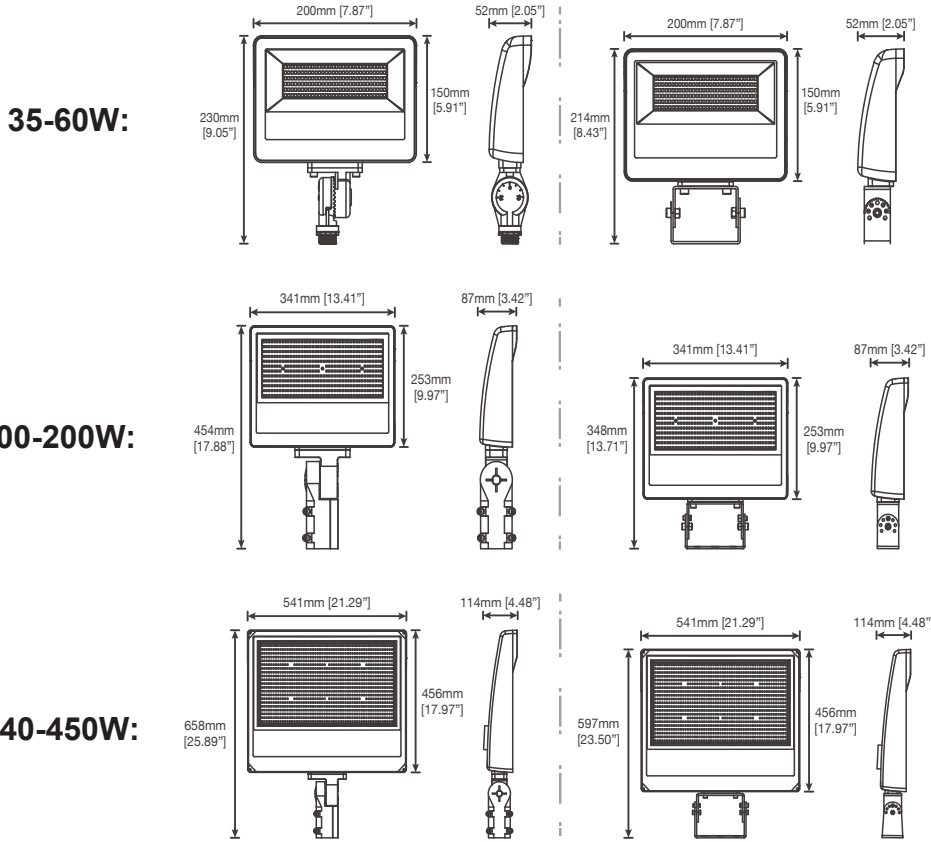

Packaging information:

- ❖ **SB-FL3556W27-345K-D-K-P**
Inner Box:263MMX204MMX66MM (10.35" X8.03" X2.60")
Outer Box:415MMX207MMX269MM(6Pcs/CTN) (16.34" X8.15" X10.59")
- ❖ **SB-FL101520W27-345K-D-P**
507MMX414MMX138MM(1Pcs/CTN) (19.96" X16.30" X5.43")
- ❖ **SB-FL243545W27-345K-D-P**
710MMX615MMX159MM(1Pcs/CTN) (27.96" X24.21" X6.26")

SELECTABLE LED FLOOD LIGHTS

Wattages: 35W,50W,60W;100W,150W,200W;240W,350W,450W

DIMENSION:

SPECIFICATIONS:

Shell materials: Aluminum & Glass.
 Finish: Dark Bronze(Standard)
 Net weight :

35-60W:2.95(lbs)
 100-200W:12.15(lbs)
 240-450W:25.29(lbs)