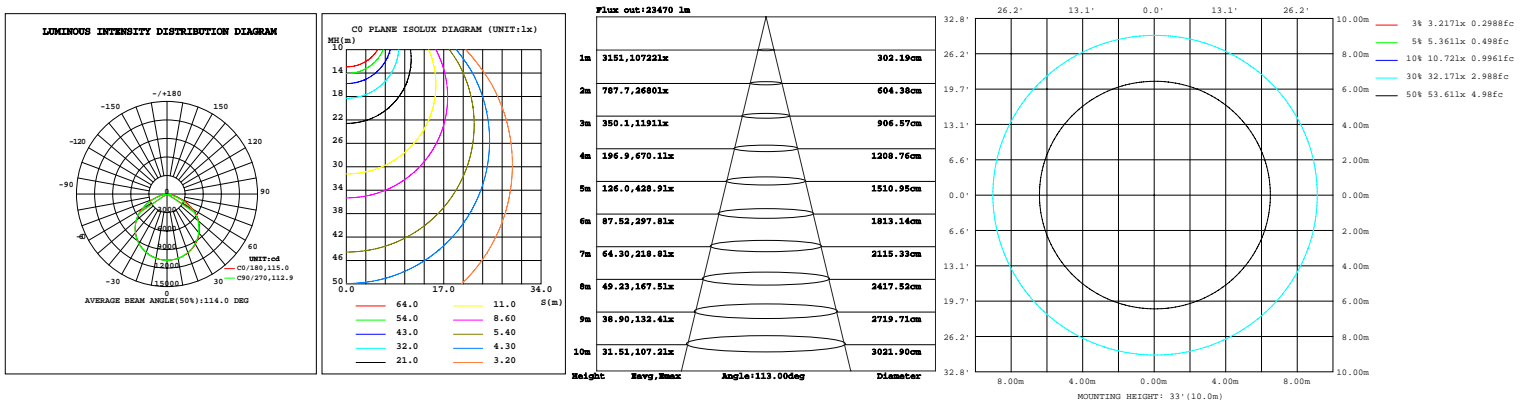

SELECTABLE LED FLOOD LIGHTS

Wattages: 35W,50W,60W;100W,150W,200W;240W,350W,450W

PHOTOMETRICS:

For complete IES files, please visit our website.

SB-FL3556W27-345K-D-K-P (60W,4000K)

SB-FL101520W27-345K-D-S-P (200W,4000K)