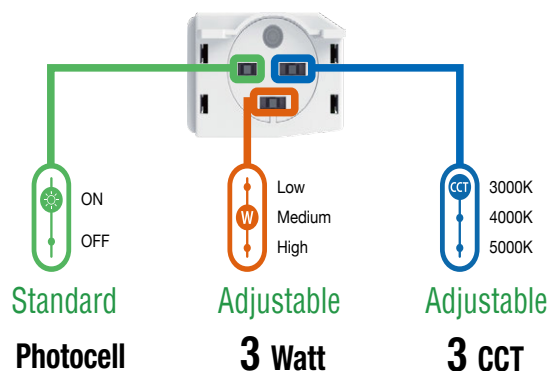

NAME	Slip Fitter
TYPE	SB-FLSF-Bracket-100W-450W
FINISH	Bronze
USE	Available For High Wattages (100W~450W)
FACTORY STANDARD	NO

NAME	U-Bracket
TYPE	SB-FLU-Bracket-30W-60W / SB-FLU-Bracket-100W-450W
FINISH	Bronze
USE	Available For ALL Wattages (35W~450W)
FACTORY STANDARD	NO

SELECTABLE LED FLOOD LIGHTS

Wattages: 35W,50W,60W;100W,150W,200W;240W,350W,450W

CONTROL MODULE:

3-Way Extreme Adjustability

The floodlights all feature 3-stage color temperature adjustment, 3-stage brightness adjustment, and the option to install additional controls over the integrated Photocell.