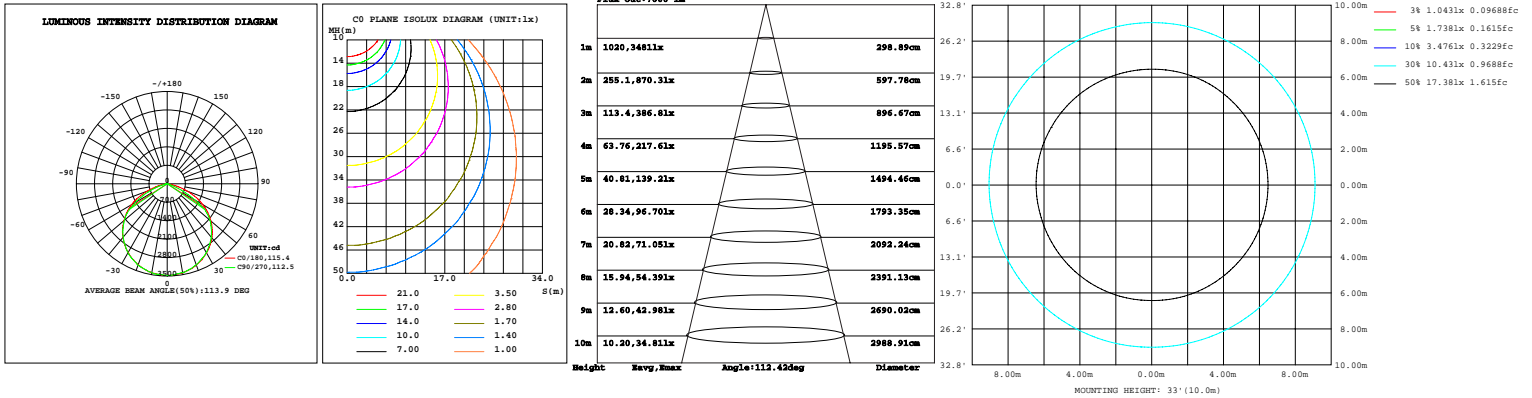

SELECTABLE LED FLOOD LIGHTS

Wattages: 35W,50W,60W;100W,150W,200W;240W,350W,450W

PHOTOMETRICS:

For complete IES files, please visit our website.

SB-FL3556W27-345K-D-K-P (60W,4000K)

SB-FL101520W27-345K-D-S-P (200W,4000K)