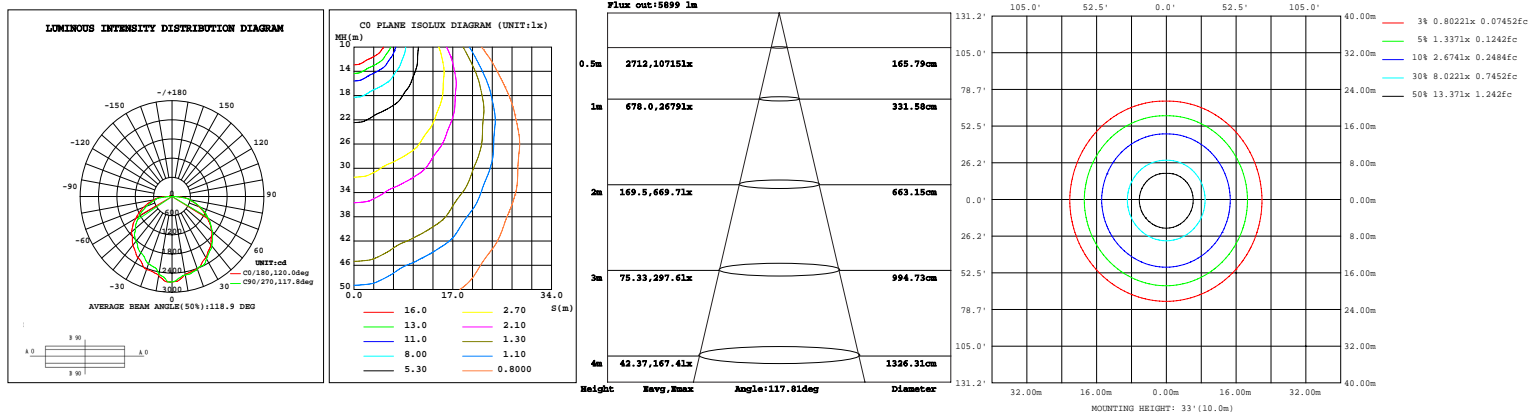

LED Slim Canopy Light

Wattages: 26W,39W,52W,65W

PHOTOMETRICS:

For complete IES files, please visit our website.

SB-CP26395265W27-45K (65W&4000K)