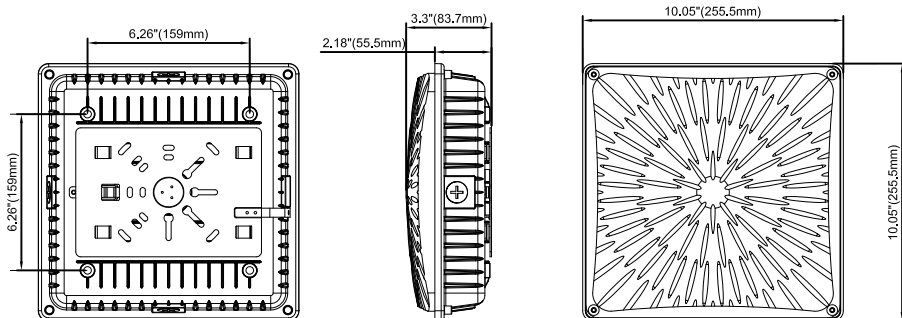

## Packaging information:

❖**SB-CP26395265W27-45K:**

Carton Size:565mmX290mmX255mm  
22.24"X11.42"X10.04"(4Pcs/CTN)

Inside the box:270mmX270mmX110mm  
10.63"X10.63"X4.33"

SPECIFICATION				
TYPE	SB-CP26395265W27-45K			
WATTAGE	26W	39W	52W	65W
LUMEN	3929 lm (26W&4000K)	5575 lm (39W&4000K)	7132 lm (52W&4000K)	8525 lm (65W&4000K)
EFFICACY	> 140 lm/W			
CCT	4000K,5000K			
CRI	> 70			
INPUT VOLTAGE	AC120-277V			
LIGHTING ANGLE	118°			
FACTORY SETTINGS	65W & 4000K			
LED TYPE	2835			
PF	> 0.95			
DRIVER EFFICIENCY	> 89%			
PROTECTION LEVEL	WET			
LIFE TIME	> 50000 hours			
WARRANTY	5 year limited			

## DIMENSION:

## Specifications:

Shell materials: Aluminum & PC.  
 Net weight : 2.7Kg (6.0 lbs)  
 Finish: Dark Bronze(Standard)  
 Product Size:255.5mmX255.5mmX83.7mm  
 10.05"X10.05"X3.3"