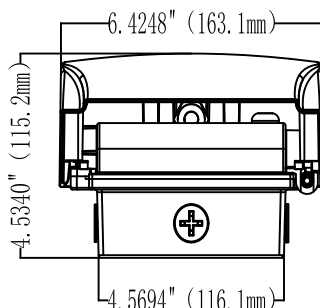

# Selectable LED Slim Adjustable Wall Pack

Wattages: 15W, 20W, 30W; 40W, 60W, 80W

## DIMENSION:

15-30W

40-80W

<b>WATTAGE</b>	SB-SWP152030W27-345K-D
<b>NT. WEIGHT</b>	2.99 lbs
<b>BOX DIM.</b>	8.5" x 8.35" x 6.85"(1Pcs/CTN)
	17.6" x 17.28" x 14.49"(8Pcs/CTN)

<b>WATTAGE</b>	SB-SWP468W27-345K-D
<b>NT. WEIGHT</b>	4.85 lbs
<b>BOX DIM.</b>	10.2" x 9.72" x 7.4"(1Pcs/CTN)
	20.04" x 10.79" x 15.59"(4Pcs/CTN)