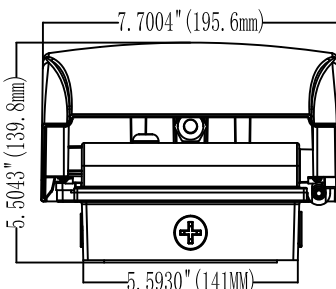

# Selectable LED Slim Adjustable Wall Pack

Wattages: 15W, 20W, 30W; 40W, 60W, 80W

## DIMENSION:

15-30W

40-80W

<b>WATTAGE</b>	SB-SWP152030W27-345K-D
<b>NT. WEIGHT</b>	2.99 lbs
<b>BOX DIM.</b>	8.5" x 8.35" x 6.85"(1Pcs/CTN)
	17.6" x 17.28" x 14.49"(8Pcs/CTN)

<b>WATTAGE</b>	SB-SWP468W27-345K-D
<b>NT. WEIGHT</b>	4.85 lbs
<b>BOX DIM.</b>	10.2" x 9.72" x 7.4"(1Pcs/CTN)
	20.04" x 10.79" x 15.59"(4Pcs/CTN)