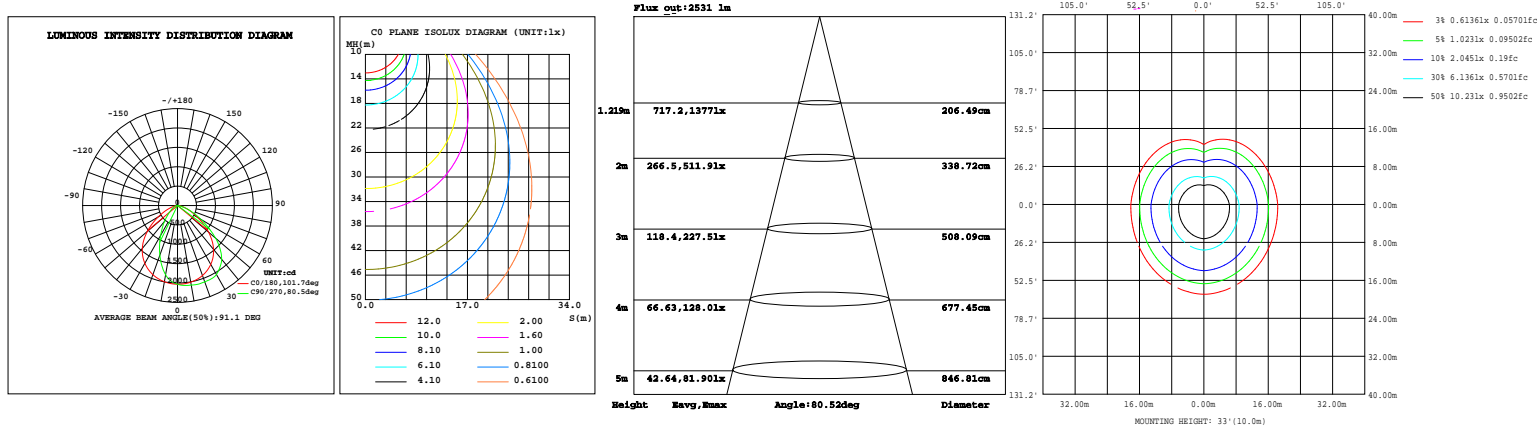

SB-SWP152030W27-345K (30W&4000K)