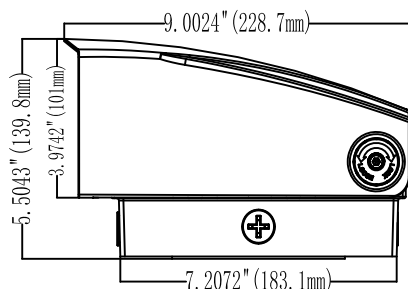

# Selectable LED Slim Adjustable Wall Pack

Wattages: 15W, 20W, 30W; 40W, 60W, 80W

## DIMENSION:

15-30W

40-80W

<b>WATTAGE</b>	SB-SWP152030W27-345K-D
<b>NT. WEIGHT</b>	2.99 lbs
<b>BOX DIM.</b>	8.5" x 8.35" x 6.85"(1Pcs/CTN)
	17.6" x 17.28" x 14.49"(8Pcs/CTN)

<b>WATTAGE</b>	SB-SWP468W27-345K-D
<b>NT. WEIGHT</b>	4.85 lbs
<b>BOX DIM.</b>	10.2" x 9.72" x 7.4"(1Pcs/CTN)
	20.04" x 10.79" x 15.59"(4Pcs/CTN)