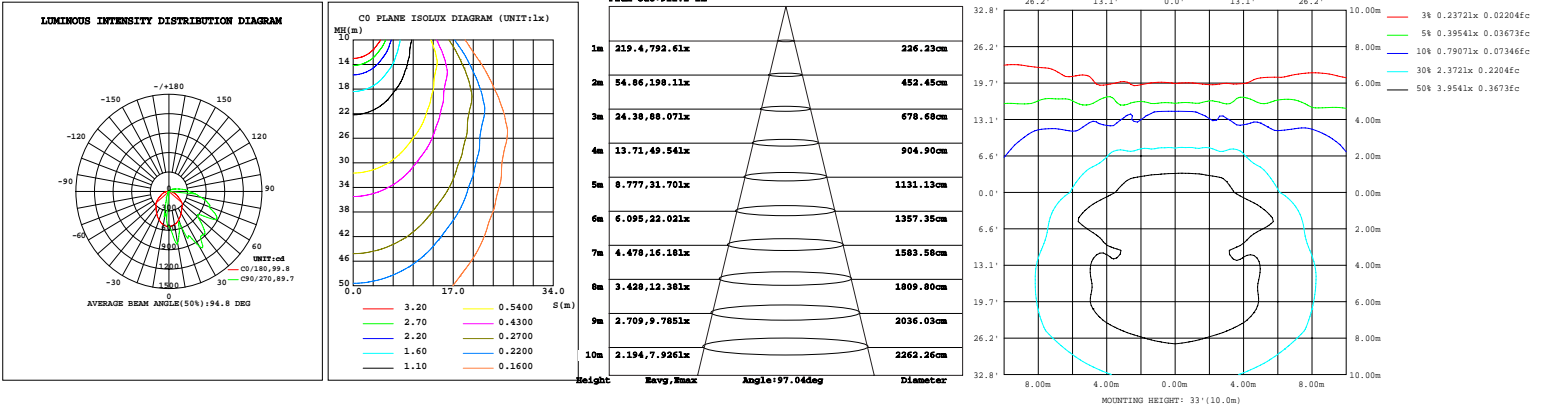

Wattages: 15W,25W

PHOTOMETRICS:

For complete IES files, please visit our website.

SB-WP015W27-345K(3000K)