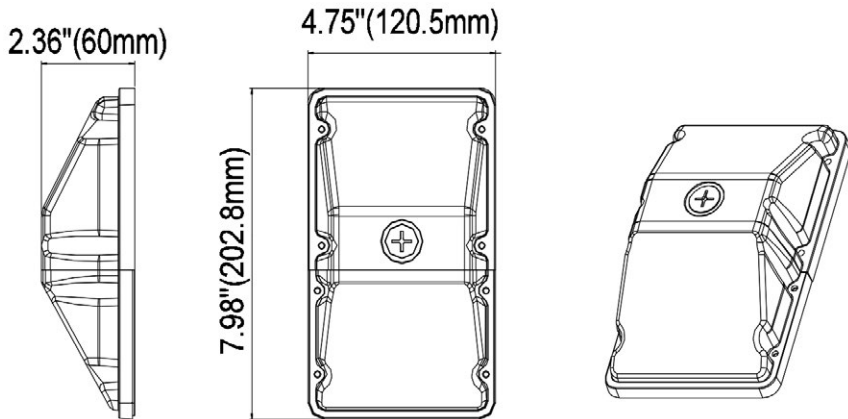

### ❖SB-WP015W27-345K:

Carton Size:545mmX230mmX285mm  
21.46"x9.06"x11.22" (12Pcs/CTN)

### ❖SB-WP025W27-345K:

Carton Size:545mmX230mmX285mm  
21.46"x9.06"x11.22" (12Pcs/CTN)

SPECIFICATION						
TYPE	SB-WP015W27-345K			SB-WP025W27-345K		
WATTAGE	15W			25W		
CCT	3000K	4000K	5000K	3000K	4000K	5000K
LUMEN	2130 lm	2246 lm	2218 lm	3423 lm	3656 lm	3571 lm
EFFICACY	> 150 lm/W					
CRI	> 70					
INPUT VOLTAGE	AC120-277V					
LIGHTING ANGLE	112.4°X105.3°					
FACTORY SETTINGS	4000K					
LED TYPE	2835					
PF	> 0.95					
DRIVER EFFICIENCY	> 89%					
PROTECTION LEVEL	WET					
LIFE TIME	> 50000 hours					
WARRANTY	5 year limited					

### DIMENSION:

### Specifications:

Shell materials: Aluminum & PC.  
 Net weight : 1.26 lbs  
 Finish: Dark Bronze(Standard)  
 Product Size:202.8mmX120.5mmX60mm  
 7.98”X4.75”X2.36”

15W/25W