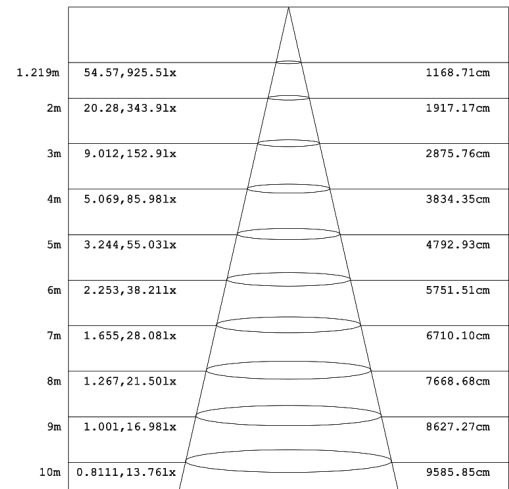

Additional Information:

- Power: 60W
- Input: AC 120-277V
- CCT : 4000K/5000K
- Light Source: SMD 2835 LEDs
- Driver: KERHAM POWER

MODEL #	
PROJECT:	
NOTES:	
DATE:	
PREPARED BY:	

PRODUCT APPLICATIONS:

The Square Post Top LED Lighting Series can be widely used for Outdoor (Wet Location) Excellent for Lawns, Courtyards, Roadways and many other applications.

Structure Features:

- Shell Materials: Aluminum & PC
- Finish: Dark Bronze/White/black(OPTION)
- Net Weight: 6.2KG (13.7LBS)
- **Product Size: 400mm*400mm*426.5mm**
- **Carton Size: 410mm*410mm*440mm**

Square Post Top Light

TECHNICAL PARAMETERS:

Type	SB-SPT06W27-XXK-Z		
Power	60W	Lighting Angle	159°
Input Voltage	AC120-277V	LED Brightness Decay	<5%/6000 hrs
PF	>0.90	Working Life	>75000 hrs
Driver Efficiency	>87%	Working Temperature	-30 - +45°C
Luminous Flux	8520 Lm	Storage Temperature	-40 - +80°C
Color Temperature	4000K/5000K	Protection Level	Wet Location
CRI	Ra>70	Cable	3core, 18AWG (19.69 inch)

PHOTOMETRY:

ORDERING EXAMPLE: SB-SPT06W27-XXK-Z [D, W, B, S]

SB	SPT	06W	27	XXK	Z
Company	Product	Power	Voltage	ColorTemp	FINISH
SNOWBALL	SPT Square Post Top Light	06W(60W)	27 AC120-277V	40K (4000K) 50K (5000K) standard ± 500K	D (Dark Bronze) W (White) B (Black)standard S (Silvery)