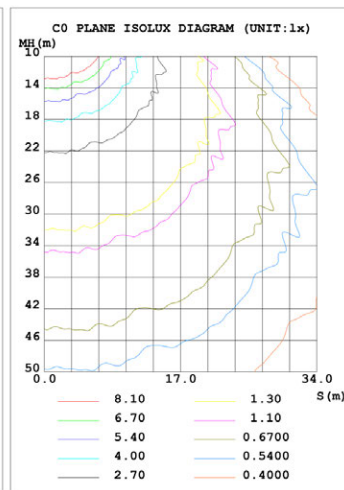

Additional Information:

- Power: 60W
- Input: AC 120-277V
- CCT : 4000K/5000K
- Light Source: SMD 2835 LEDs
- Driver: KERHAM POWER

MODEL #	
PROJECT:	
NOTES:	
DATE:	
PREPARED BY:	

PRODUCT APPLICATIONS:

The Square Post Top LED Lighting Series can be widely used for Outdoor (Wet Location) Excellent for Lawns, Courtyards, Roadways and many other applications.

Structure Features:

- Shell Materials: Aluminum & PC
- Finish: Dark Bronze/White/black(OPTION)
- Net Weight: 6.2KG (13.7LBS)
- **Product Size: 400mm*400mm*426.5mm**
- **Carton Size: 410mm*410mm*440mm**

Square Post Top Light

TECHNICAL PARAMETERS:

Type	SB-SPT06W27-XXK-Z		
Power	60W	Lighting Angle	159°
Input Voltage	AC120-277V	LED Brightness Decay	<5%/6000 hrs
PF	>0.90	Working Life	>75000 hrs
Driver Efficiency	>87%	Working Temperature	-30 - +45°C
Luminous Flux	8520 Lm	Storage Temperature	-40 - +80°C
Color Temperature	4000K/5000K	Protection Level	Wet Location
CRI	Ra>70	Cable	3core, 18AWG (19.69 inch)

PHOTOMETRY:

ORDERING EXAMPLE: SB-SPT06W27-XXK-Z [D, W, B, S]

SB	SPT	06W	27	XXK	Z
Company	Product	Power	Voltage	ColorTemp	FINISH
SNOWBALL	SPT Square Post Top Light	06W(60W)	27 AC120-277V	40K (4000K) 50K (5000K) standard ± 500K	D (Dark Bronze) W (White) B (Black)standard S (Silvery)