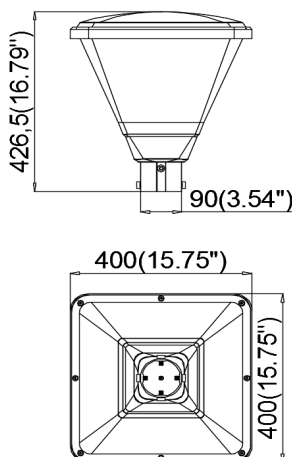

Additional Information:

- Power: 60W
- Input: AC 120-277V
- CCT : 4000K/5000K
- Light Source: SMD 2835 LEDs
- Driver: KERHAM POWER

MODEL #	
PROJECT:	
NOTES:	
DATE:	
PREPARED BY:	

PRODUCT APPLICATIONS:

The Square Post Top LED Lighting Series can be widely used for Outdoor (Wet Location) Excellent for Lawns, Courtyards, Roadways and many other applications.

Structure Features:

- Shell Materials: Aluminum & PC
- Finish: Dark Bronze/White/black(OPTION)
- Net Weight: 6.2KG (13.7LBS)
- **Product Size: 400mm*400mm*426.5mm**
- **Carton Size: 410mm*410mm*440mm**

Square Post Top Light

TECHNICAL PARAMETERS:

Type	SB-SPT06W27-XXK-Z		
Power	60W	Lighting Angle	159°
Input Voltage	AC120-277V	LED Brightness Decay	<5%/6000 hrs
PF	>0.90	Working Life	>75000 hrs
Driver Efficiency	>87%	Working Temperature	-30 - +45°C
Luminous Flux	8520 Lm	Storage Temperature	-40 - +80°C
Color Temperature	4000K/5000K	Protection Level	Wet Location
CRI	Ra>70	Cable	3core, 18AWG (19.69 inch)

PHOTOMETRY:

ORDERING EXAMPLE: SB-SPT06W27-XXK-Z [D, W, B, S]

SB	SPT	06W	27	XXK	Z
Company	Product	Power	Voltage	ColorTemp	FINISH
SNOWBALL	SPT Square Post Top Light	06W(60W)	27 AC120-277V	40K (4000K) 50K (5000K) standard ± 500K	D (Dark Bronze) W (White) B (Black)standard S (Silvery)