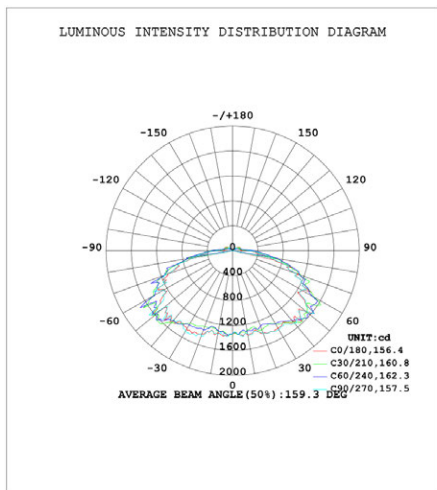

Structure Features:

- Shell Materials: Aluminum & PC
- Finish: Dark Bronze/White/black(OPTION)
- Net Weight: 6.2KG (13.7LBS)
- **Product Size: 400mm*400mm*426.5mm**
- **Carton Size: 410mm*410mm*440mm**

Square Post Top Light

TECHNICAL PARAMETERS:

Type	SB-SPT06W27-XXK-Z		
Power	60W	Lighting Angle	159°
Input Voltage	AC120-277V	LED Brightness Decay	<5%/6000 hrs
PF	>0.90	Working Life	>75000 hrs
Driver Efficiency	>87%	Working Temperature	-30 - +45°C
Luminous Flux	8520 Lm	Storage Temperature	-40 - +80°C
Color Temperature	4000K/5000K	Protection Level	Wet Location
CRI	Ra>70	Cable	3core, 18AWG (19.69 inch)

PHOTOMETRY:

ORDERING EXAMPLE: SB-SPT06W27-XXK-Z [D, W, B, S]

SB	SPT	06W	27	XXK	Z
Company	Product	Power	Voltage	ColorTemp	FINISH
SNOWBALL	SPT Square Post Top Light	06W(60W)	27 AC120-277V	40K (4000K) 50K (5000K) standard ± 500K	D (Dark Bronze) W (White) B (Black)standard S (Silvery)