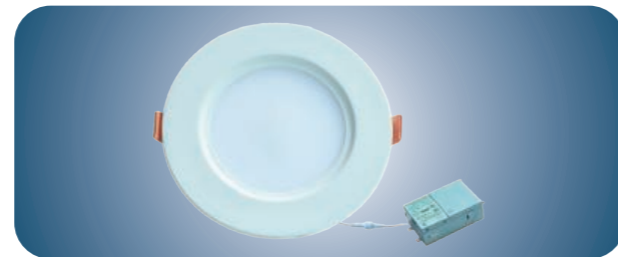

COMMERCIAL LIGHTING

LED INDOOR LIGHTING

WAFER

WEBSITE

SNOWBALL LIGHTING INCORPORATED (USA)

1555 Goodyear Dr. Suite A El Paso, TX 79936 USA
T +1 915 227 7210
E customerservice@snowball-inc.com
www.snowball-inc.com

Signalux C 15 Commercial Lighting