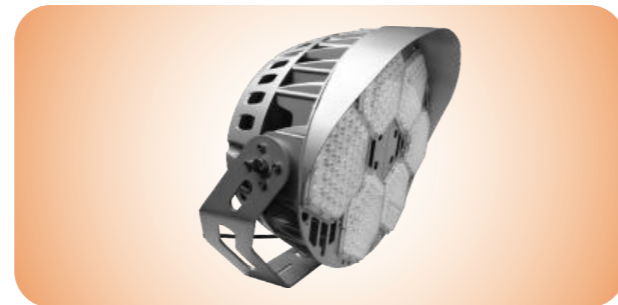

WPF FULL CUTOFF WALL PACK

T4 STREET LIGHT

CPG CANOPY

WPT HALF MOON WALL PACK

ARCHITECTURAL FL FLOOD LIGHT

AFW 28W-120W ARCHITECTURAL WALL PACK

GWP LED GLASS WALL PACK LIGHT

STADIUM LIGHT