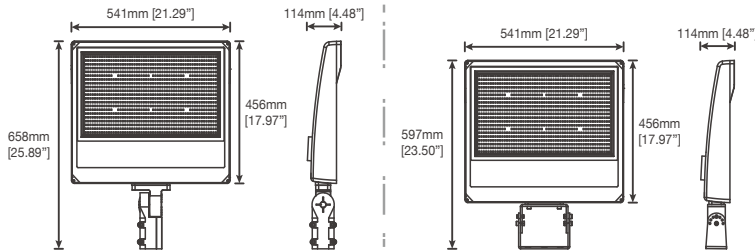

Packaging information:

- ❖ **SB-FL3556W27-345K-D-K-P**
Inner Box:263MMX204MMX66MM
 (10.35" X8.03" X2.60")
Outer Box:415MMX207MMX269MM(6Pcs/CTN)
 (16.34" X8.15" X10.59")
- ❖ **SB-FL101520W27-345K-D-S-P**
 507MMX414MMX138MM(1Pcs/CTN)
 (19.96" X16.30" X5.43")
- ❖ **SB-FL243545W27-345K-D-S-P**
 710MMX615MMX159MM(1Pcs/CTN)
 (27.96" X24.21" X6.26")

LED FLOOD LIGHT

Wattages: 35W,50W,60W;100W,150W,200W;240W,350W,450W

DIMENSION:

35-60W:

100-200W:

240-450W:

SPECIFICATIONS:

Shell materials: Aluminum & Glass.
Finish: Dark Bronze(Standard)
Net weight :

35-60W:2.95(lbs)
100-200W:12.15(lbs)
240-450W:25.29(lbs)

Product Size:

35-60W:200mmX150mmX52mm
7.87”X5.91”X2.05”
100-200W:341mmX253mmX87mm
13.41”X9.97”X3.42”
240-450W:541mmX456mmX114mm
21.29”X17.97”X4.48”