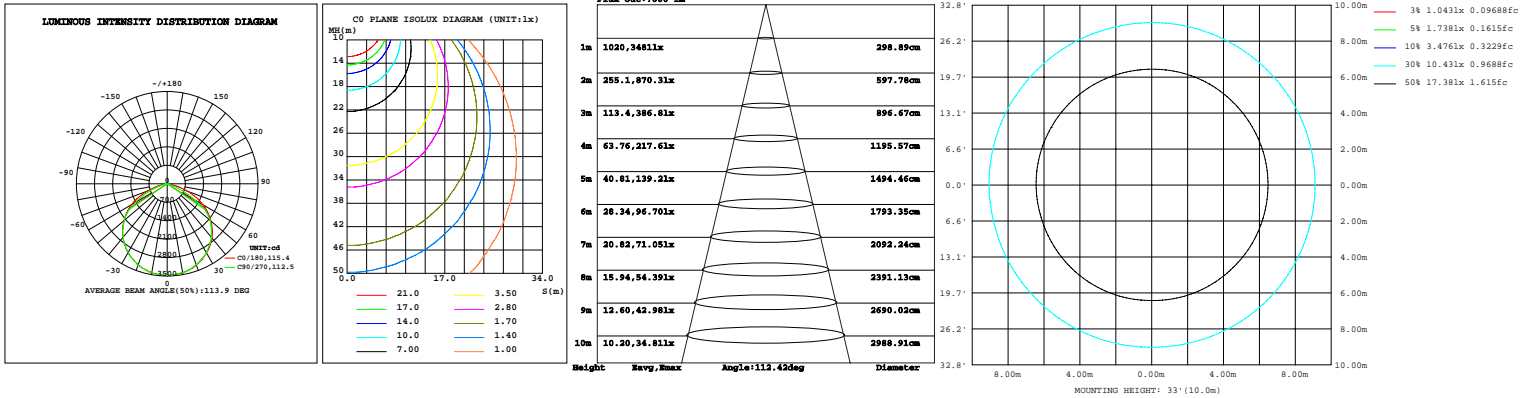

LED FLOOD LIGHT

Wattages: 35W,50W,60W;100W,150W,200W;240W,350W,450W

PHOTOMETRICS:

For complete IES files, please visit our website.

SB-FL3556W27-345K-D-K-P (60W,4000K)