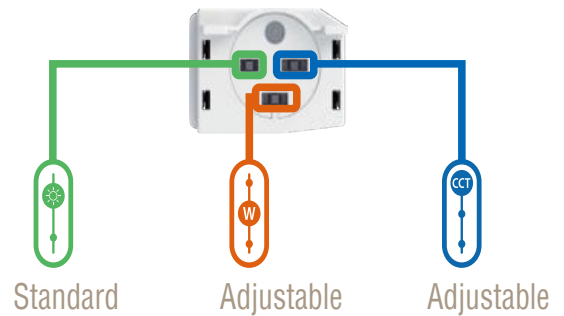

MOUNTING OPTIONS:

Knuckle
(Bronze)
Available For Low Wattages
(35W~60W)

Slip Fitter
(Bronze)
Available For High Wattages
(100W~450W)

Yoke
(Bronze)
Available For ALL Wattages
(35W~450W)

LED FLOOD LIGHT

Wattages: 35W,50W,60W;100W,150W,200W;240W,350W,450W

CONTROL MODULE:

3-Way Extreme Adjustability

The floodlights all feature 3-stage color temperature adjustment, 3-stage brightness adjustment, and the option to install additional controls over the integrated Photocell.