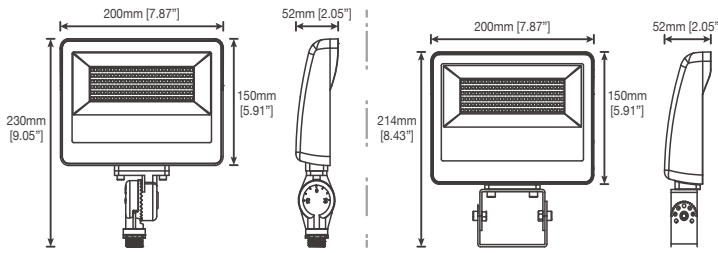

Packaging information:

- ❖ **SB-FL3556W27-345K-D-K-P**
Inner Box:263MMX204MMX66MM
 (10.35" X8.03" X2.60")
Outer Box:415MMX207MMX269MM(6Pcs/CTN)
 (16.34" X8.15" X10.59")
- ❖ **SB-FL101520W27-345K-D-S-P**
 507MMX414MMX138MM(1Pcs/CTN)
 (19.96" X16.30" X5.43")
- ❖ **SB-FL243545W27-345K-D-S-P**
 710MMX615MMX159MM(1Pcs/CTN)
 (27.96" X24.21" X6.26")

LED FLOOD LIGHT

Wattages: 35W,50W,60W;100W,150W,200W;240W,350W,450W

DIMENSION:

35-60W:

100-200W:

240-450W:

SPECIFICATIONS:

Shell materials: Aluminum & Glass.
Finish: Dark Bronze(Standard)
Net weight :

35-60W:2.95(lbs)
100-200W:12.15(lbs)
240-450W:25.29(lbs)

Product Size:

35-60W:200mmX150mmX52mm
7.87”X5.91”X2.05”
100-200W:341mmX253mmX87mm
13.41”X9.97”X3.42”
240-450W:541mmX456mmX114mm
21.29”X17.97”X4.48”