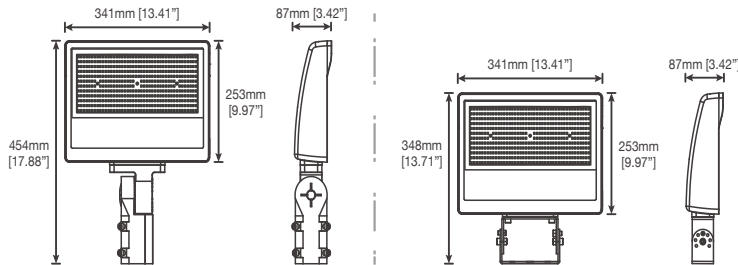

Packaging information:

- ❖ **SB-FL3556W27-345K-D-K-P**
Inner Box:263MMX204MMX66MM
 (10.35" X8.03" X2.60")
Outer Box:415MMX207MMX269MM(6Pcs/CTN)
 (16.34" X8.15" X10.59")
- ❖ **SB-FL101520W27-345K-D-S-P**
 507MMX414MMX138MM(1Pcs/CTN)
 (19.96" X16.30" X5.43")
- ❖ **SB-FL243545W27-345K-D-S-P**
 710MMX615MMX159MM(1Pcs/CTN)
 (27.96" X24.21" X6.26")

LED FLOOD LIGHT

Wattages: 35W,50W,60W;100W,150W,200W;240W,350W,450W

DIMENSION:

35-60W:

100-200W:

240-450W:

SPECIFICATIONS:

Shell materials: Aluminum & Glass.
Finish: Dark Bronze(Standard)
Net weight :

35-60W:2.95(lbs)
100-200W:12.15(lbs)
240-450W:25.29(lbs)

Product Size:

35-60W:200mmX150mmX52mm
7.87”X5.91”X2.05”
100-200W:341mmX253mmX87mm
13.41”X9.97”X3.42”
240-450W:541mmX456mmX114mm
21.29”X17.97”X4.48”