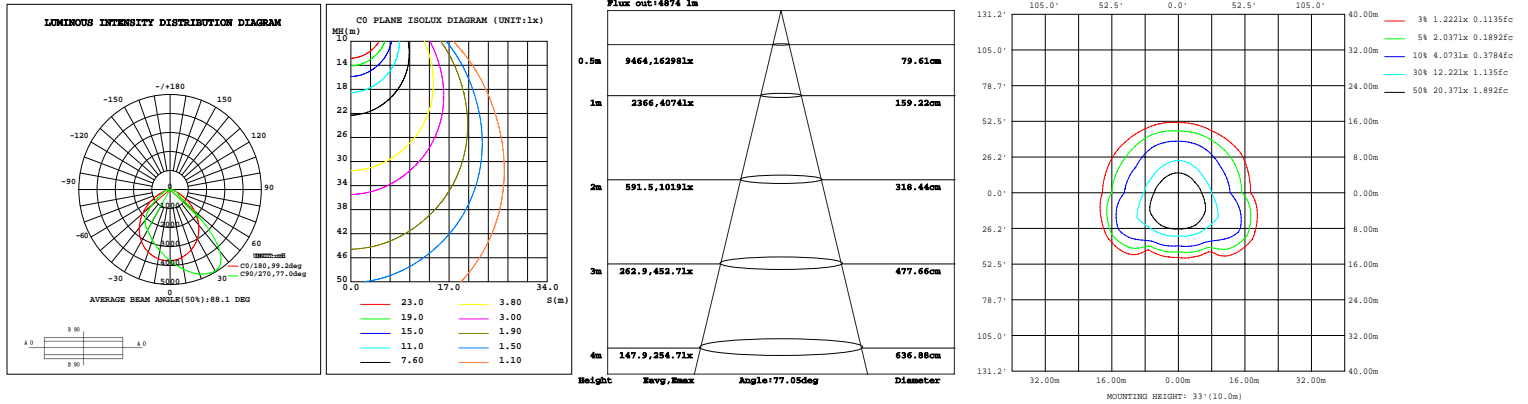

LED Full Cutoff Wall Pack light

Wattages: 28W,42W,56W,70W

PHOTOMETRICS:

For complete IES files, please visit our website.

SB-WPF2842567W27-345K(70W&4000K)

BUG REPORT

Test: U:120.00V I:0.5686A P:67.580W PF:0.9905 Freq:60.00Hz Lamp Flux:9829.32x1 lm		
NAME: LED Full Cutoff Wall Pack light	TYPE: LED	WEIGHT:
SPEC.:	DIM.:	SERIAL No.:
MFR.:	SUR.:	Shielding Angle:

IESNA Luminaire Flux Distribution Table:

Zone	Lumens	Luminaire %
FL - Front-Low(0-30)	1813.6	18.5
FM - Front-Medium(30-60)	3504.3	35.7
FH - Front-High(60-80)	694.18	7.1
FVH - Front-Very High(80-90)	53.168	0.5
Total Forward Light	6065.2	61.7

BL - Back-Low(0-30)	1258.1	12.8
BM - Back-Medium(30-60)	1978.9	20.1
BH - Back-High(60-80)	483.54	4.9
BVH - Back-Very High(80-90)	43.574	0.4
Total Back Light	3764.1	38.3

UL - Uplight-Low(90-100)	0	0.0
UH - Uplight-High(100-180)	0	0.0
Total Up Light	0	0.0

BUG(Back,Up,Glare) Rating	B3-U0-G1

Zone	Downward Lumens	Upward Lumens	Total Lumens
House Side	3764.1	0	3764.1
Street Side	6065.2	0	6065.2