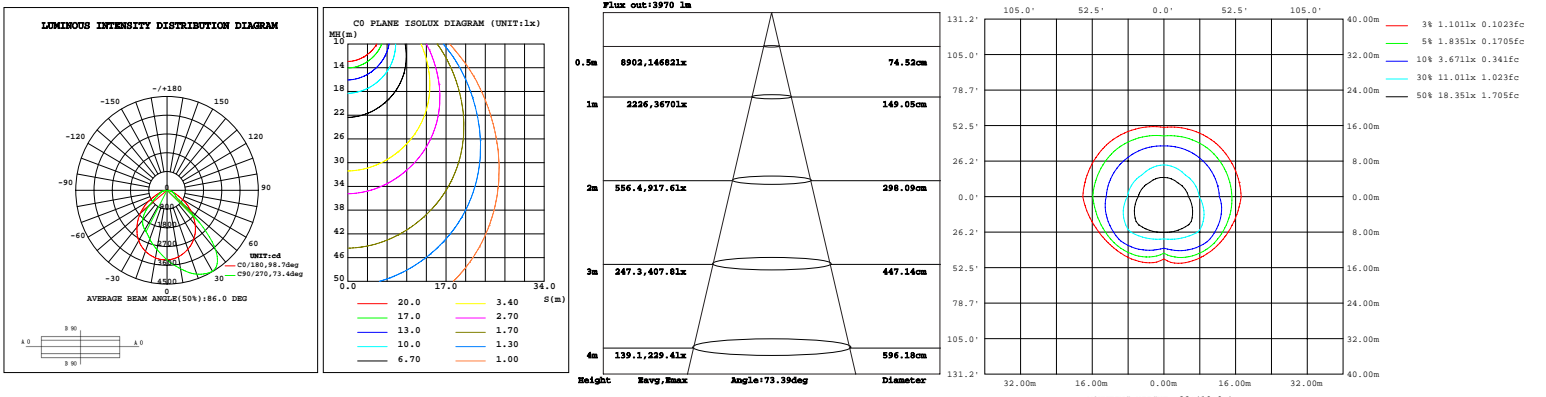

SB-WPF2842567W27-345K(56W&4000K)