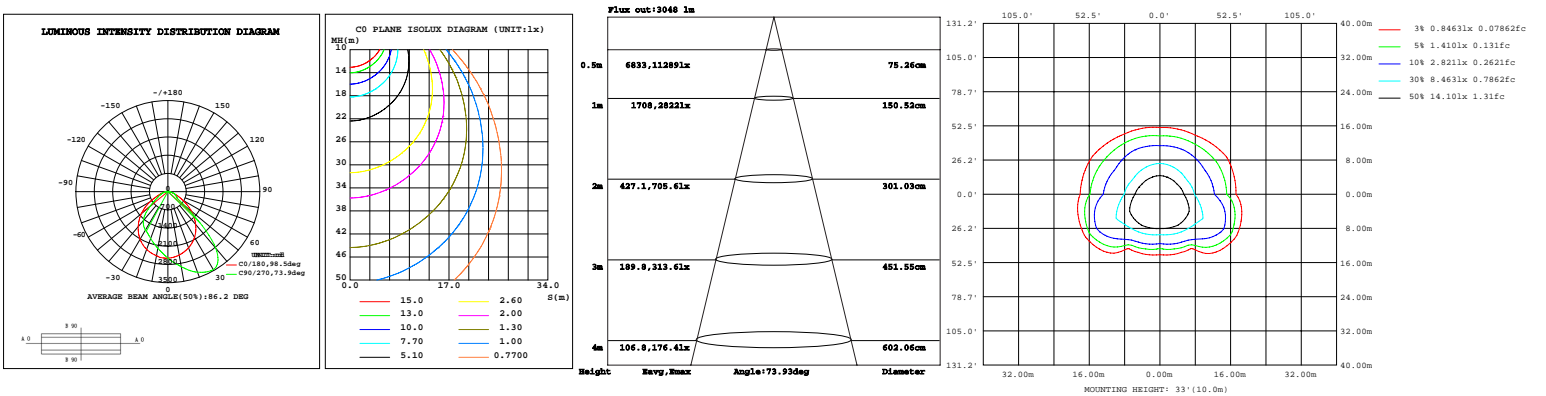

SB-WPF2842567W27-345K (42W&4000K)