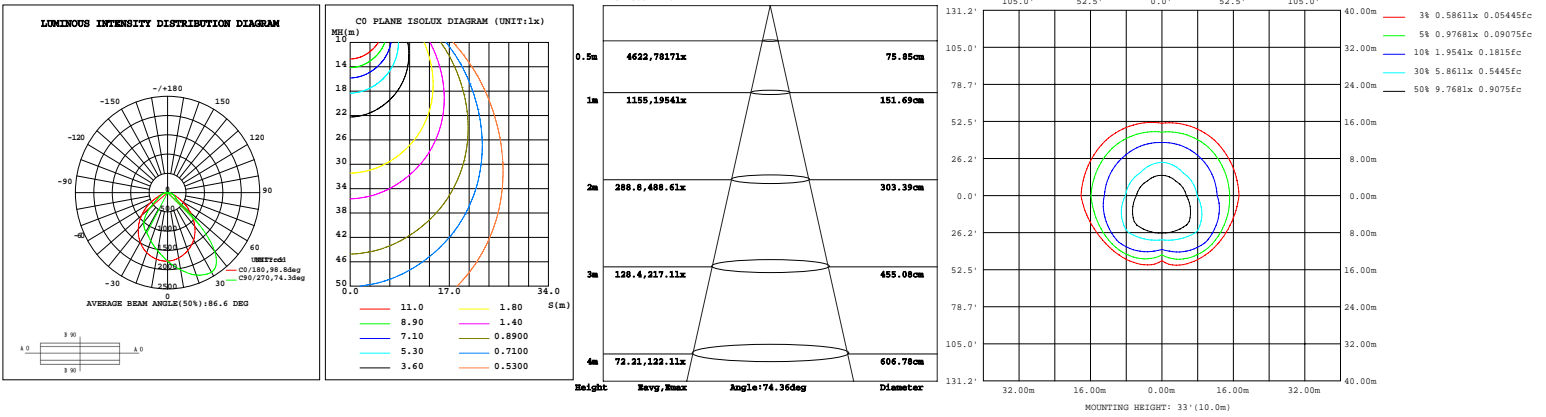

LED Full Cutoff Wall Pack light

Wattages: 28W,42W,56W,70W

PHOTOMETRICS:

For complete IES files, please visit our website.

SB-WPF2842567W27-345K (28W&4000K)