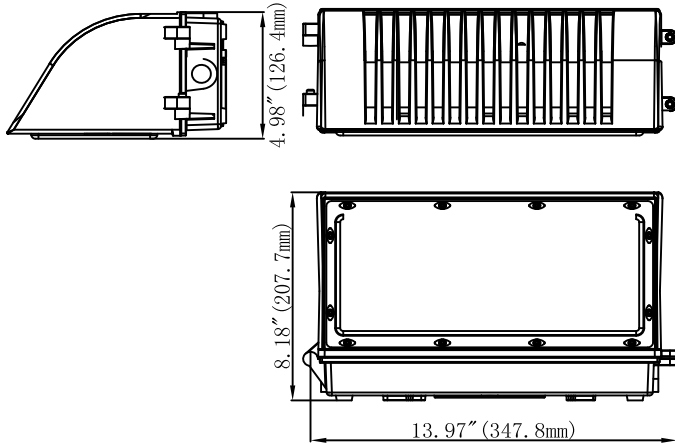

Packaging information:

❖ SB-WPF2842567W27-345K:

Carton Size:395MMX230MMX140MM
15.55" X9.06" X5.51" (1Pcs/CTN)

SPECIFICATION				
TYPE	SB-WPF2842567W27-345K			
WATTAGE	28W	42W	56W	70W
LUMEN	4116 lm (28W&4000K)	6174 lm (42W&4000K)	7840 lm (56W&4000K)	9800 lm (70W&4000K)
EFFICACY	> 140 lm/W			
CCT	3000K,4000K,5000K			
CRI	> 70			
INPUT VOLTAGE	AC120-277V			
LIGHTING ANGLE	99.5X77.6°			
FACTORY SETTINGS	70W & 4000K			
LED TYPE	2835			
PF	> 0.95			
DRIVER EFFICIENCY	> 89%			
PROTECTION LEVEL	WET			
LIFE TIME	> 50000 hours			
WARRANTY	5 year limited			

LED Full Cutoff Wall Pack light

Wattages: 28W,42W,56W,70W

DIMENSION:

Specifications:

Shell materials: Aluminum & PC.
 Net weight : 6.26 lbs
 Finish: Dark Bronze(Standard)
 Product Size:347.8mmX126.4mmX207.7mm
 13.97”X4.98”X8.18”