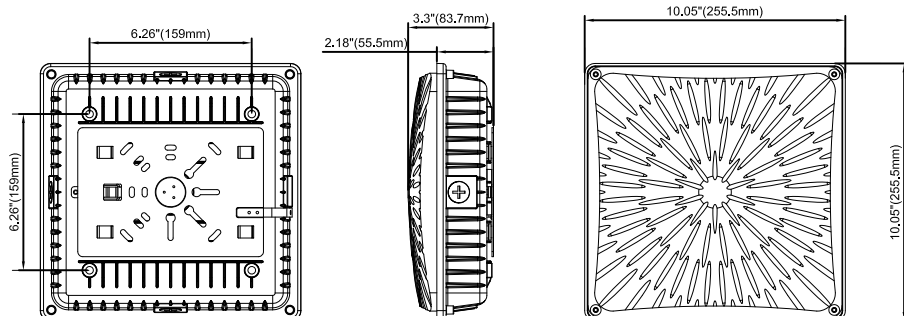

Packaging information:

❖ **SB-CPS26395265W27-45K:**

Carton Size:565mmX290mmX255mm
22.24"X11.42"X10.04"(4Pcs/CTN)

Inside the box:270mmX270mmX110mm
10.63"X10.63"X4.33"

SPECIFICATION				
TYPE	SB-CPS26395265W27-45K			
WATTAGE	26W	39W	52W	65W
LUMEN	3929 lm (26W&4000K)	5575 lm (39W&4000K)	7132 lm (52W&4000K)	8525 lm (65W&4000K)
EFFICACY	> 140 lm/W			
CCT	4000K,5000K			
CRI	> 70			
INPUT VOLTAGE	AC120-277V			
LIGHTING ANGLE	118°			
FACTORY SETTINGS	65W & 4000K			
LED TYPE	2835			
PF	> 0.95			
DRIVER EFFICIENCY	> 89%			
PROTECTION LEVEL	WET			
LIFE TIME	> 50000 hours			
WARRANTY	5 year limited			

LED Slim Canopy Light

Wattages: 26W,39W,52W,65W

DIMENSION:

Specifications:

Shell materials: Aluminum & PC.
 Net weight : 2.7Kg (6.0 lbs)
 Finish: Dark Bronze(Standard)
 Product Size:255.5mmX255.5mmX83.7mm
 10.05"X10.05"X3.3"