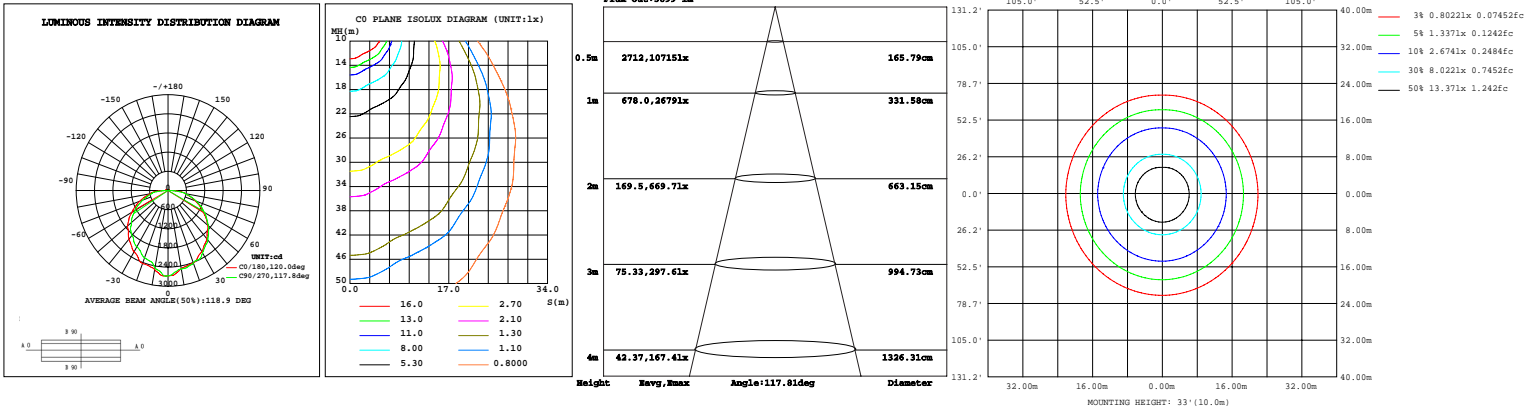

LED Slim Canopy Light

Wattages: 26W,39W,52W,65W

PHOTOMETRICS:

For complete IES files, please visit our website.

SB-CPS26395265W27-45K (65W&4000K)