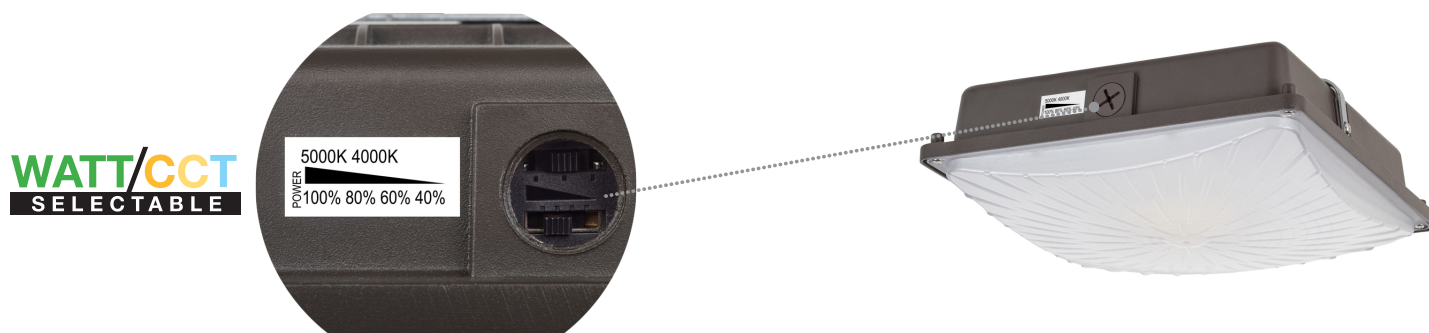

LED Slim Canopy Light

Wattages: 26W,39W,52W,65W

The LED Slim Canopy Light Series can be widely used for Indoor or Outdoor Excellent for Gas station, Hallways, Multipurpose Rooms , Underground parking,super market, store and many other applications.

Packaging information:

❖ **SB-CPS26395265W27-45K:**

Carton Size:565mmX290mmX255mm
22.24"X11.42"X10.04"(4Pcs/CTN)

Inside the box:270mmX270mmX110mm
10.63"X10.63"X4.33"

SPECIFICATION				
TYPE	SB-CPS26395265W27-45K			
WATTAGE	26W	39W	52W	65W
LUMEN	3929 lm (26W&4000K)	5575 lm (39W&4000K)	7132 lm (52W&4000K)	8525 lm (65W&4000K)
EFFICACY	> 140 lm/W			
CCT	4000K,5000K			
CRI	> 70			
INPUT VOLTAGE	AC120-277V			
LIGHTING ANGLE	118°			
FACTORY SETTINGS	65W & 4000K			
LED TYPE	2835			
PF	> 0.95			
DRIVER EFFICIENCY	> 89%			
PROTECTION LEVEL	WET			
LIFE TIME	> 50000 hours			
WARRANTY	5 year limited			

LED Slim Canopy Light

Wattages: 26W,39W,52W,65W

DIMENSION:

Specifications:

Shell materials: Aluminum & PC.
 Net weight : 2.7Kg (6.0 lbs)
 Finish: Dark Bronze(Standard)
 Product Size:255.5mmX255.5mmX83.7mm
 10.05"X10.05"X3.3"

Control Module:

ORDERING INFORMATION:

EXXAMPLLE:::

SB-CPS26395265W27-45K-Z[D,W,B,S]-E[Blank,M]

SB	CPS	26395265	27	45K	Z	E
COMPANY	PRODUCT	POWER	VOLTAGE	CCT	FINISH	CONTROL
SB LED INC	CPS Led Slim Canopy	26395265 26W/39W 52W/65W	27 AC120-277V	45K 4000K/5000K	D (Dark Bronze) W (White) B (Black) S (Silvery)	M Motion Sensor + Daylight Sensing