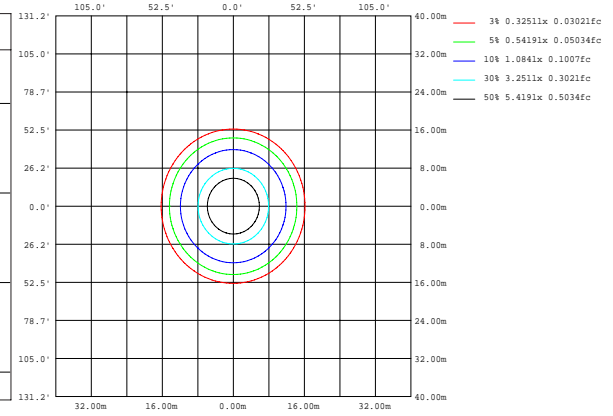

SELECTABLE LED COMMERCIAL DOWNLIGHT

Wattages:(4")5.5W/8W/12W;(6")7W/10W/18W;(8")10W/15W/22W;(9.5")20W/25W/32W

PHOTOMETRICS

For complete IES files, please visit our website.

SB-8CDL101522W27-33540K(22W&4000K)