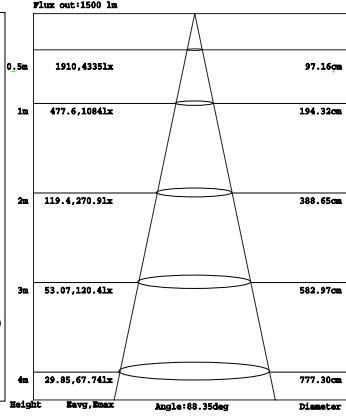

SELECTABLE LED COMMERCIAL DOWNLIGHT

Wattages:(4")5.5W/8W/12W;(6")7W/10W/18W;(8")10W/15W/22W;(9.5")20W/25W/32W

PHOTOMETRICS

For complete IES files, please visit our website.

SB-8CDL101522W27-33540K(22W&4000K)