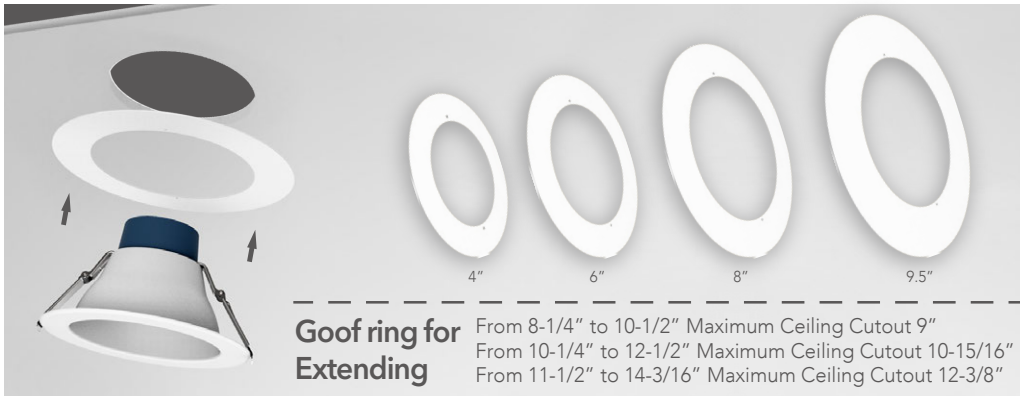

MOUNTING (ACCESSORIES NEED TO PURCHASED SEPARATELY)

New Construction or Remodel
Plate for T-grid Ceilings