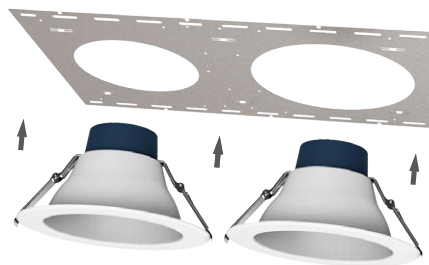

New Construction
Plate for Stud/Joist Ceilings