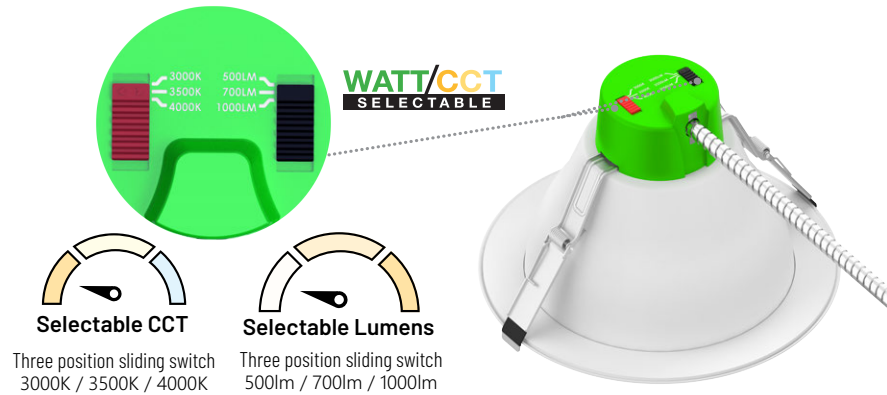

SELECTABLE LED COMMERCIAL DOWNLIGHT

Wattages:(4")5.5W/8W/12W;(6")7W/10W/18W;(8")10W/15W/22W;(9.5")20W/25W/32W

SELECTABLE LED COMMERCIAL DOWNLIGHT can be widely used in indoor lighting (Damp location) suitable for office, indoor playground, Hotel, shop, indoor entertainment places, and other indoor place.

FEATURES

- Energy efficient: save up to 80% in energy costs
- High lumen output
- Mercury-free
- Instant-on light
- 50,000 hours at 70% lumen maintenance rated life
- CCT:3000K/3500K/4000K
- 5 years manufacturer warranty
- Compatible with most Lutron and Leviton dimmers
- The 1-10V Dimming type is continuous

SPECIFICATION				
TYPE	SB-4CDL5812W27-33540K	SB-6CDL71018W27-33540K	SB-8CDL101522W27-33540K	SB-9.5CDL202532W27-33540K
WATTAGE	5.5W/8W/12W	7W/10W/18W	10W/15W/22W	20W/25W/32W
LUMEN	480 lm/709 lm/1028 lm	756 lm/1062 lm/1606 lm	1067 lm/1560 lm/2073 lm	2172 lm/2643 lm/3200 lm
EFFICACY	> 90 lm/W	> 100 lm/W	> 100 lm/W	> 100 lm/W
SIZE	4 inch	6 inch	8 inch	9.5 inch
CCT	3000K,3500K,4000K			
POWER FACTOR	> 0.9			
CRI	> 90			
INPUT VOLTAGE	AC120-277V			
LIGHTING ANGLE	90			
FACTORY SETTINGS	12W & 4000K	18W & 4000K	22W & 4000K	32W & 4000K
LED TYPE	2835			
CERTIFICATE	UL, ja8			
LIFE TIME	50000 hours			
WARRANTY	5 year limited			

SELECTABLE LED COMMERCIAL DOWNLIGHT

Wattages: (4") 5.5W/8W/12W; (6") 7W/10W/18W; (8") 10W/15W/22W; (9.5") 20W/25W/32W

DIMENSION

	H	D1	D2
4 inch	108 mm(4.25 inch)	Φ151 mm(Φ3.85 inch)	Φ98 mm(Φ3.85 inch)
6 inch	130 mm(5.12 inch)	Φ210 mm(Φ8.27 inch)	Φ152 mm(Φ5.98 inch)
8 inch	148 mm(5.82 inch)	Φ260 mm(Φ10.23 inch)	Φ188 mm(Φ7.40 inch)
9.5 inch	162 mm(6.37 inch)	Φ292 mm(Φ11.49 inch)	Φ217 mm(Φ8.54 inch)