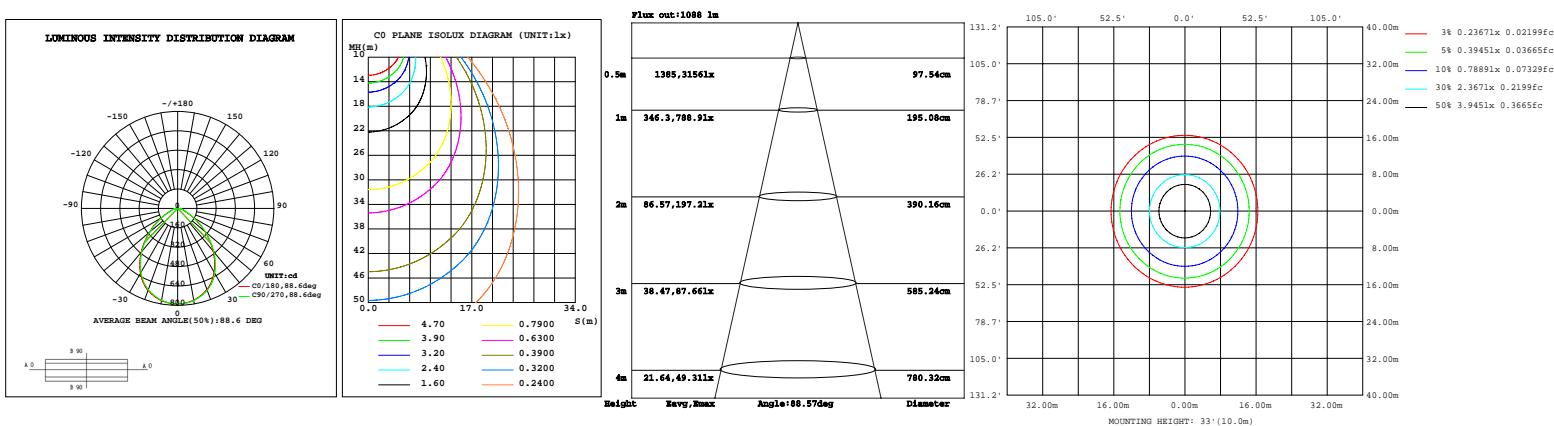

SB-6CDL71018W27-33540K(18W&4000K)