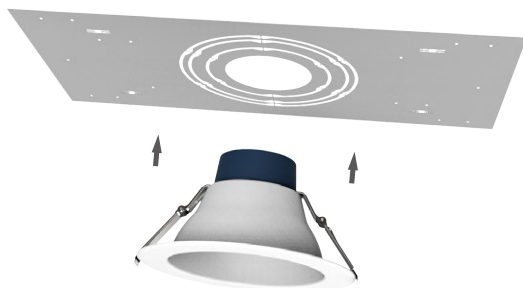

MOUNTING (ACCESSORIES NEED TO PURCHASED SEPARATELY)

New Construction or Remodel
Plate for T-grid Ceilings