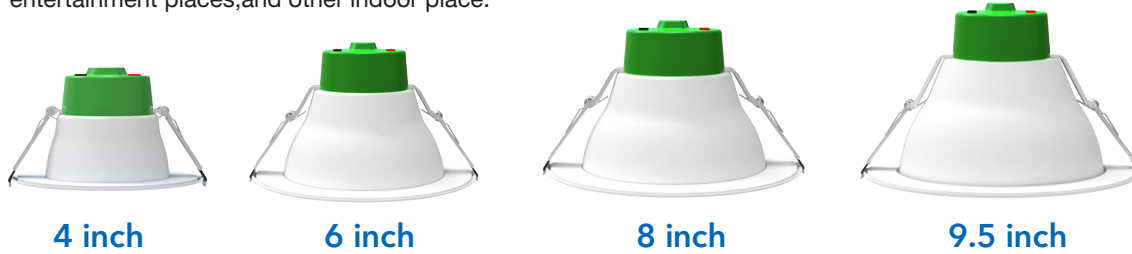

SELECTABLE LED COMMERCIAL DOWNLIGHT

Wattages:(4")5.5W/8W/12W;(6")7W/10W/18W;(8")10W/15W/22W;(9.5")20W/25W/32W

SELECTABLE LED COMMERCIAL DOWNLIGHT can be widely used in indoor lighting (Damp location) suitable for office, indoor playground, Hotel, shop, indoor entertainment places, and other indoor place.

SPECIFICATION				
TYPE	SB-4CDL5812W27-33540K	SB-6CDL71018W27-33540K	SB-8CDL101522W27-33540K	SB-9.5CDL202532W27-33540K
WATTAGE	5.5W/8W/12W	7W/10W/18W	10W/15W/22W	20W/25W/32W
LUMEN	480 lm/709 lm/1028 lm	756 lm/1062 lm/1606 lm	1067 lm/1560 lm/2073 lm	2172 lm/2643 lm/3200 lm
EFFICACY	> 90 lm/W	> 100 lm/W	> 100 lm/W	> 100 lm/W
SIZE	4 inch	6 inch	8 inch	9.5 inch
CCT	3000K,3500K,4000K			
POWER FACTOR	> 0.9			
CRI	> 90			
INPUT VOLTAGE	AC120-277V			
LIGHTING ANGLE	90			
FACTORY SETTINGS	12W & 4000K	18W & 4000K	22W & 4000K	32W & 4000K
LED TYPE	2835			
CERTIFICATE	UL, ja8			
LIFE TIME	50000 hours			
WARRANTY	5 year limited			

SELECTABLE LED COMMERCIAL DOWNLIGHT

Wattages: (4") 5.5W/8W/12W; (6") 7W/10W/18W; (8") 10W/15W/22W; (9.5") 20W/25W/32W

DIMENSION

	H	D1	D2
4 inch	108 mm(4.25 inch)	Φ151 mm(Φ3.85 inch)	Φ98 mm(Φ3.85 inch)
6 inch	130 mm(5.12 inch)	Φ210 mm(Φ8.27 inch)	Φ152 mm(Φ5.98 inch)
8 inch	148 mm(5.82 inch)	Φ260 mm(Φ10.23 inch)	Φ188 mm(Φ7.40 inch)
9.5 inch	162 mm(6.37 inch)	Φ292 mm(Φ11.49 inch)	Φ217 mm(Φ8.54 inch)