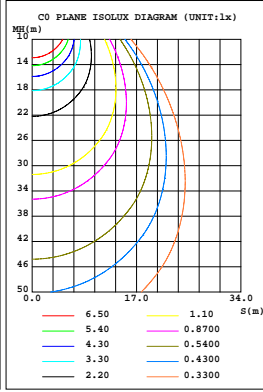

SELECTABLE LED COMMERCIAL DOWNLIGHT

Wattages:(4")5.5W/8W/12W;(6")7W/10W/18W;(8")10W/15W/22W;(9.5")20W/25W/32W

PHOTOMETRICS

For complete IES files, please visit our website.

SB-8CDL101522W27-33540K(22W&4000K)