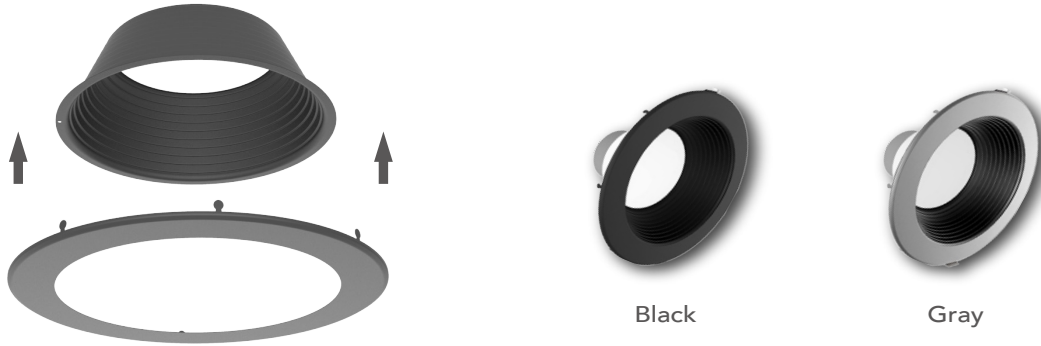

SELECTABLE LED COMMERCIAL DOWNLIGHT

Wattages:(4")5.5W/8W/12W;(6")7W/10W/18W;(8")10W/15W/22W;(9.5")20W/25W/32W

TRIM & BAFFLE(SOLD SEPARATELY)

The color of Trim & Baffle can be customized

Suitable and fit for different installation situations; Besides this, step-designed baffle make product free of glare.

ACCESSORIES (ACCESSORIES NEED TO PURCHASED SEPARATELY)