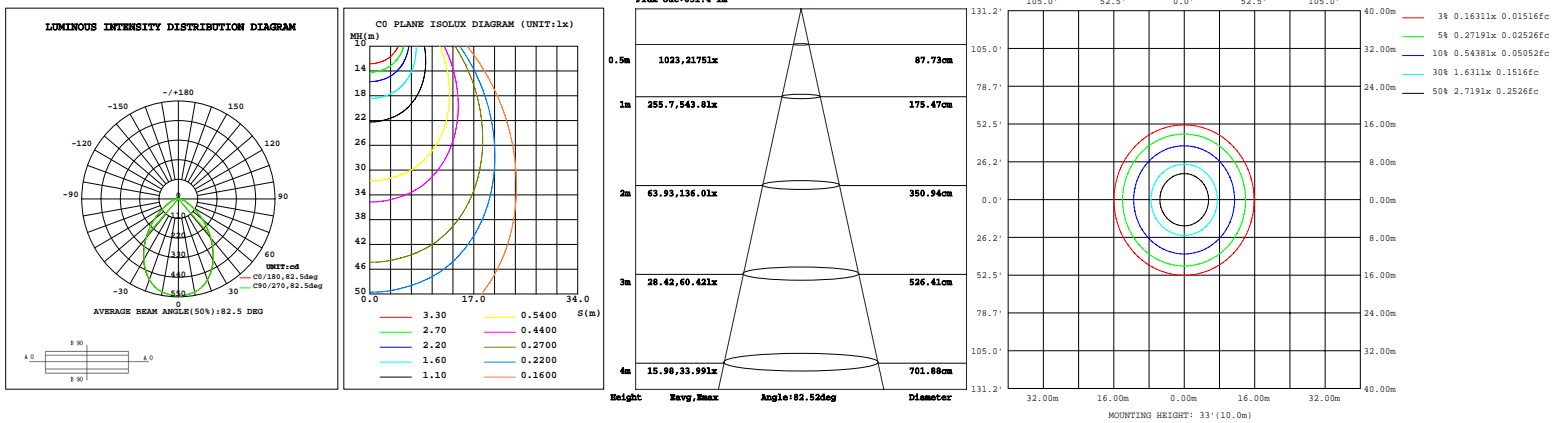

SELECTABLE LED COMMERCIAL DOWNLIGHT

Wattages:(4")5.5W/8W/12W;(6")7W/10W/18W;(8")10W/15W/22W;(9.5")20W/25W/32W

ORDERING INFORMATION

EXAMPLE:

SB-4CDL5812W27-33540K-JA8-W

SB	4	CDL	5812W	27	33540K	JA8	W
COMPANY	SIZE	PRODUCT	POWER	VOLTAGE	CCT	CERTIFICATE	FINISH
SB LED INC	4 (4inch) 6 (6inch) 8 (8inch) 9.5 (9.5inch)	LED COMMERCIAL DOWNLIGHT	5812 (5.5W/8W/12W) 71018 (7W/10W/18W) 101522 (10W/15W/22W) 202532 (20W/25W/32W)	27 AC120-277V	33540K 3000K/3500K 4000K	JA8 (JA8 Certification)	W - (White)

PHOTOMETRICS

For complete IES files, please visit our website.

SB-4CDL5812W27-33540K(12W&4000K)