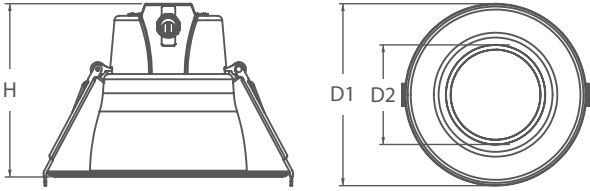

SPECIFICATION				
TYPE	SB-4CDL5812W27-33540K	SB-6CDL71018W27-33540K	SB-8CDL101522W27-33540K	SB-9.5CDL202532W27-33540K
WATTAGE	5.5W/8W/12W	7W/10W/18W	10W/15W/22W	20W/25W/32W
LUMEN	480 lm/709 lm/1028 lm	756 lm/1062 lm/1606 lm	1067 lm/1560 lm/2073 lm	2172 lm/2643 lm/3200 lm
EFFICACY	> 90 lm/W	> 100 lm/W	> 100 lm/W	> 100 lm/W
SIZE	4 inch	6 inch	8 inch	9.5 inch
CCT	3000K,3500K,4000K			
POWER FACTOR	> 0.9			
CRI	> 90			
INPUT VOLTAGE	AC120-277V			
LIGHTING ANGLE	90			
FACTORY SETTINGS	12W & 4000K	18W & 4000K	22W & 4000K	32W & 4000K
LED TYPE	2835			
CERTIFICATE	UL, ja8			
LIFE TIME	50000 hours			
WARRANTY	5 year limited			

SELECTABLE LED COMMERCIAL DOWNLIGHT

Wattages: (4") 5.5W/8W/12W; (6") 7W/10W/18W; (8") 10W/15W/22W; (9.5") 20W/25W/32W

DIMENSION

	H	D1	D2
4 inch	108 mm(4.25 inch)	Φ151 mm(Φ3.85 inch)	Φ98 mm(Φ3.85 inch)
6 inch	130 mm(5.12 inch)	Φ210 mm(Φ8.27 inch)	Φ152 mm(Φ5.98 inch)
8 inch	148 mm(5.82 inch)	Φ260 mm(Φ10.23 inch)	Φ188 mm(Φ7.40 inch)
9.5 inch	162 mm(6.37 inch)	Φ292 mm(Φ11.49 inch)	Φ217 mm(Φ8.54 inch)