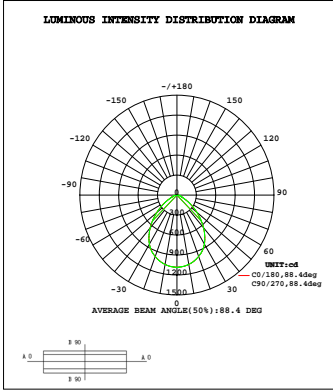

SELECTABLE LED COMMERCIAL DOWNLIGHT

Wattages:(4")5.5W/8W/12W;(6")7W/10W/18W;(8")10W/15W/22W;(9.5")20W/25W/32W

PHOTOMETRICS

For complete IES files, please visit our website.

SB-8CDL101522W27-33540K(22W&4000K)