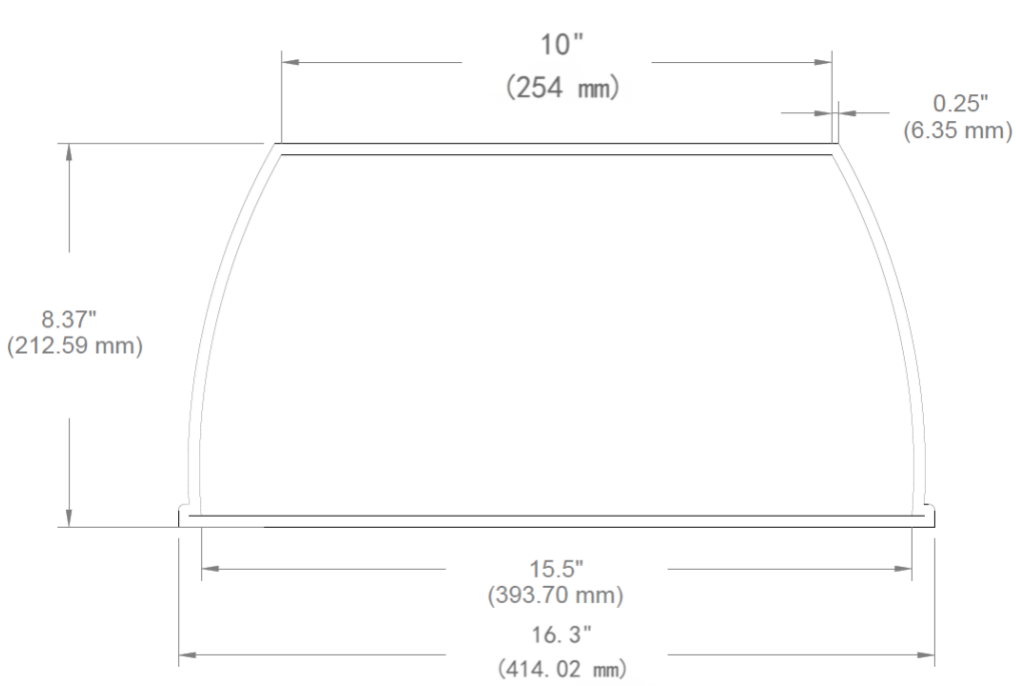

SB-HBV-HA: Aluminium cover for 100w, 150w,200w HBV high bay

SB-HBV-HB: Aluminum cover for 240w HBV high bay