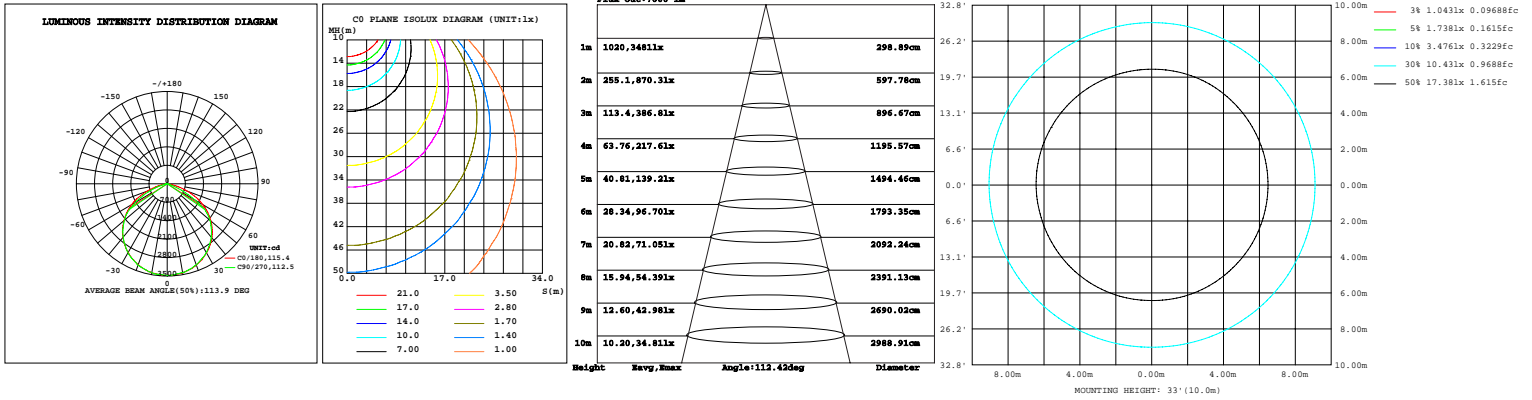

Wattages: 35W,50W,60W;100W,150W,200W;240W,350W,450W

PHOTOMETRICS:

For complete IES files, please visit our website.

SB-FL3556W27-345K-D-K-P (60W,4000K)