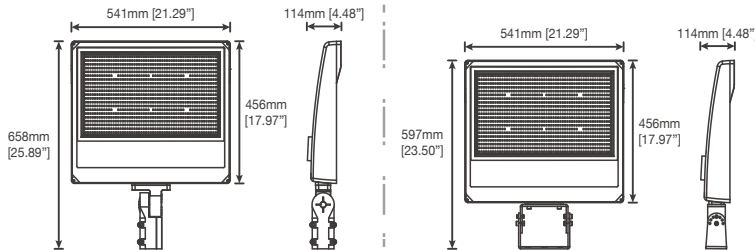

## DIMENSION:

## SPECIFICATIONS:

Shell materials: Aluminum & Glass.  
Finish: Dark Bronze(Standard)  
Net weight :

35-60W:2.95(lbs)  
100-200W:12.15(lbs)  
240-450W:25.29(lbs)

Product Size:

35-60W:200mmX150mmX52mm  
7.87”X5.91”X2.05”  
100-200W:341mmX253mmX87mm  
13.41”X9.97”X3.42”  
240-450W:541mmX456mmX114mm  
21.29”X17.97”X4.48”