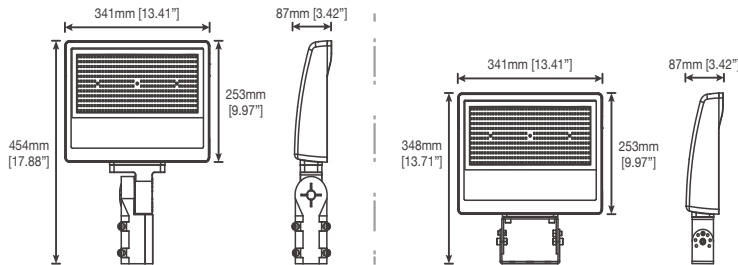

LED FLOOD LIGHT

Wattages: 35W,50W,60W;100W,150W,200W;240W,350W,450W

DIMENSION:

35-60W:

100-200W:

240-450W:

SPECIFICATIONS:

Shell materials: Aluminum & Glass.
Finish: Dark Bronze(Standard)
Net weight :

35-60W:2.95(lbs)
100-200W:12.15(lbs)
240-450W:25.29(lbs)

Product Size:

35-60W:200mmX150mmX52mm
7.87”X5.91”X2.05”
100-200W:341mmX253mmX87mm
13.41”X9.97”X3.42”
240-450W:541mmX456mmX114mm
21.29”X17.97”X4.48”

MOUNTING OPTIONS: