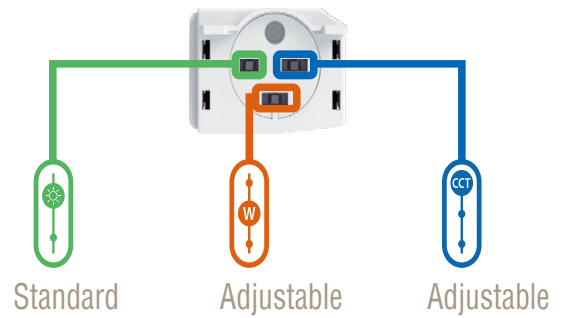

3-Way Extreme Adjustability

The floodlights all feature 3-stage color temperature adjustment, 3-stage brightness adjustment, and the option to install additional controls over the integrated Photocell.

EPA OF AREA LIGHT:

Item							
	1	2 @90°	2 @120°	2@180°	3 @90°	3 @120°	4 @90°
35-60W	0.641	1.282	1.481	1.382	1.923	1.743	2.564
100-200W	0.644	1.288	1.466	1.376	1.966	1.768	2.576
240-450W	0.677	1.354	1.495	1.371	2.031	1.965	2.708

ORDERING INFORMATION:

EXXAMPLLE:::

SB-FL3556W27-345K-Z[D,W,B,S]-U[K,T]-Y[Black,P]/SB-FL101520W27-345K-Z[D,W,B,S]-U[S,T]-Y[Black,P]

SB	FL	3556W	27	345K	Z	U	Y
COMPANY	PRODUCT	POWER	VOLTAGE	CCT	FINISH	MOUNLIGHT	CONTROL
SB - (SB LED INC)	FL LED FLOOD LIGHT	3556W (35W/50W/60W) 101520W (100W/150W/200W) 243545W (240W/350W/450W)	27 AC120-277V	345K (3000K) 4K (4000K) 5K (5000K)	D (Dark Bronze) W (White) B (Black) S (Silvery)	S (Slip fitter) T (Trunnion) K (Knuckle)	P Photocell