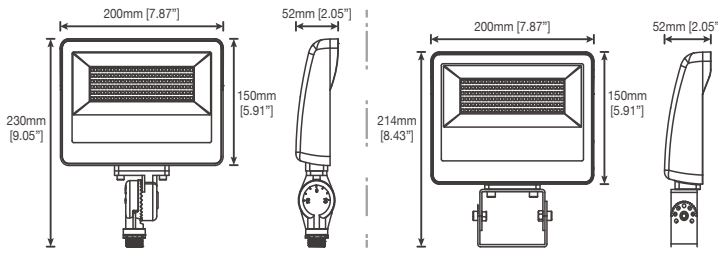

LED FLOOD LIGHT

Wattages: 35W,50W,60W;100W,150W,200W;240W,350W,450W

DIMENSION:

35-60W: