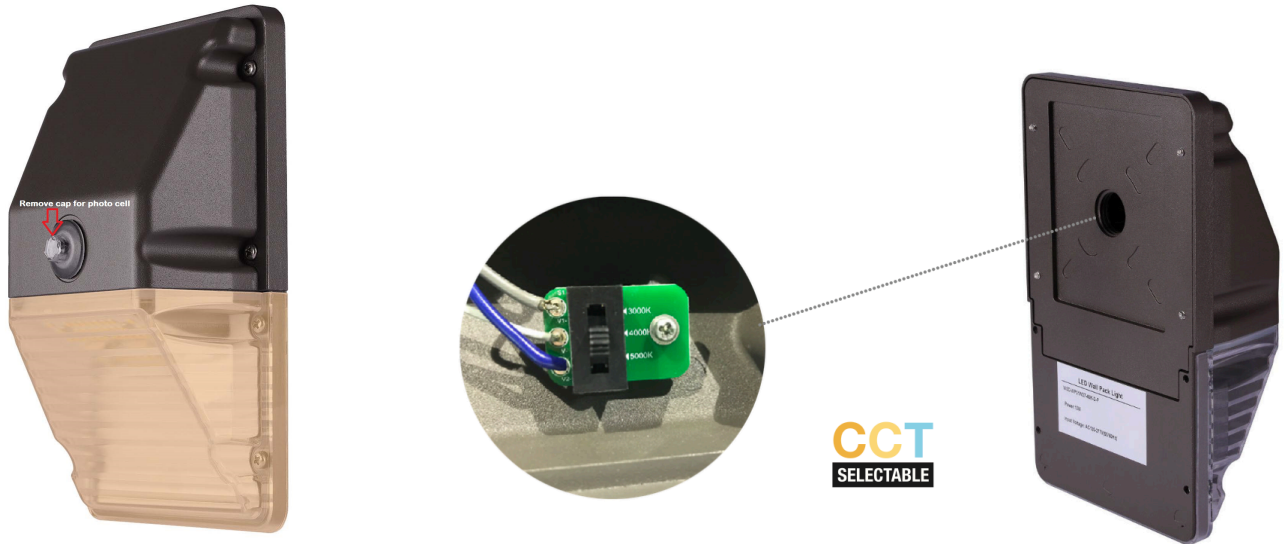

LED Architectural Mini Wall Pack

LED Architectural Die-cast aluminium Mini Wall Pack series, CCT selectable with photocell built in with On/Off option, can be widely used in indoor or outdoor lighting (wet location). Excellent optics design, greatly improve the light utilization and evenness, Ideal for museums, art galleries, shopping malls, office buildings, walls, and many other applications.

OVERVIEW:

- Efficiency: Up to 150 LPW
- Delivered Lumens: Up To 3,570 lumens
- Power: 15W and 25W
- CCT: 3000K,4000K,5000K
- UL Wet Location Listed
- Warranty 5 years limited
- Beam angle: 112.4°x105.3°
- CRI: > 70

- Input Voltage 1-10v Dim is continuous, compatible with most Lutron and Leviton Dimmers
- Limited Warranty: 5Years, 50,000-hour
- Operating temperature: -22°F to 113°F
- Power factor > 0.95
- Photocell standard built in with On/Off option
- 50,000 hours at 70% lumen maintenance rated life

MODEL NUMBER

SB-WP015W27-345K-D-P

Series	Wattage	Voltage	Kelvin CCT	Finish	Control
*SB-WP	*015=15W	*27=120-277V	*345K=3000K/4000K/5000K Factory Default Set: 4000K	*D=Dark Bronze Standard	*P=Photocell standard On/Off optional
	025=25W			W=White	
				B=Black	
				S=Silver	