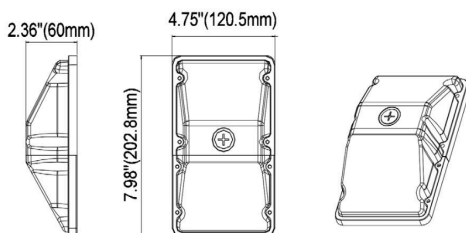

LED Architectural Mini Wall Pack

LED Architectural Die-cast aluminium Mini Wall Pack series, CCT selectable with photocell built in with On/Off option, can be widely used in indoor or outdoor lighting (wet location). Excellent optics design, greatly improve the light utilization and evenness, Ideal for museums, art galleries, shopping malls, office buildings, walls, and many other applications.

OVERVIEW:

- Efficiency: Up to 150 LPW
- Delivered Lumens: Up To 3,570 lumens
- Power: 15W and 25W
- CCT: 3000K,4000K,5000K
- UL Wet Location Listed
- Warranty 5 years limited
- Beam angle: 112.4°x105.3°
- CRI: > 70

DIMENSION / WEIGHT / PACKING INFORMATION

15W/25W

Packing size 1 pcs: 8.46"x5.12"x3.07" Weight: 1.75 LBS

Packing size 12 pcs: 21.46"x9.06"x11.22" Weight: 20.83 LBS

Packing size Pallet 480 pcs: 42"x48"x60" Weight: 820 LBS 40 CTN