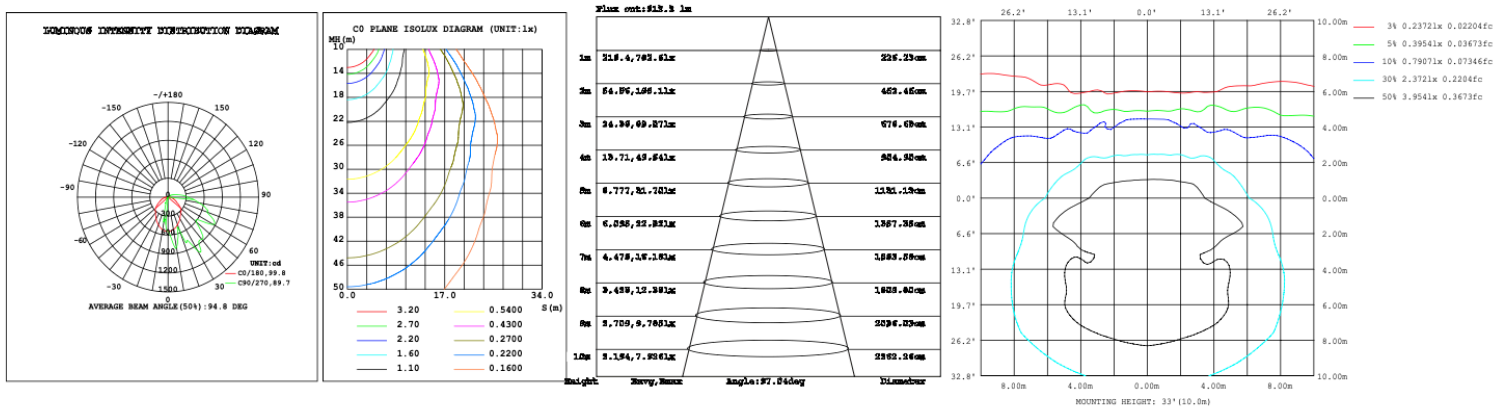

MODEL NUMBER

SB-WP015W27-345K-D-P

Series	Wattage	Voltage	Kelvin CCT	Finish	Control
*SB-WP	*015=15W	*27=120-277V	*345K=3000K/4000K/5000K Factory Default Set: 4000K	*D=Dark Bronze Standard	*P=Photocell standard On/Off optional
	025=25W			W=White	
				B=Black	
				S=Silver	

LUMEN OUTPUT

Wattage ±10%	Kelvin±10%	Lumen ±10%
15W	3000K/4000K/5000K	2130 lm / 2250 lm / 2210 lm
25W	3000K/4000K/5000K	3420 lm / 3650 lm / 3570 lm

PHOTOMETRICS: 15W 3000K