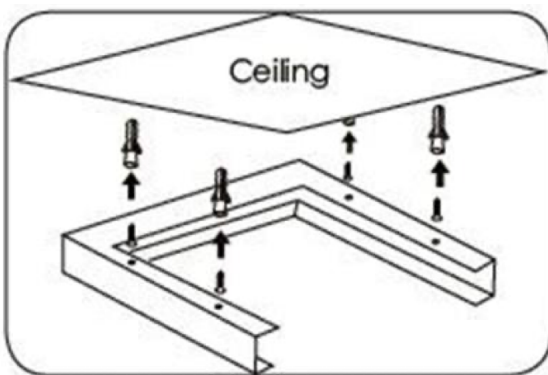

SURFACE MOUNT

Part Number	Size
SB-B-PM 2x2FT	24" X 24" X 2.4"
SB-B-PM 2x4FT	48" X 24" X 2.4"
SB-B-PM 1x4FT	12.19" X 24" X 2.4"

c, Mount the frame to the ceiling

4, Slide the Panel in to the frame

Insallation Manual

a, Identify the two frame types as illustrated above (Type A and B)

b, Fix thre two "A" frames together with one "B" frame