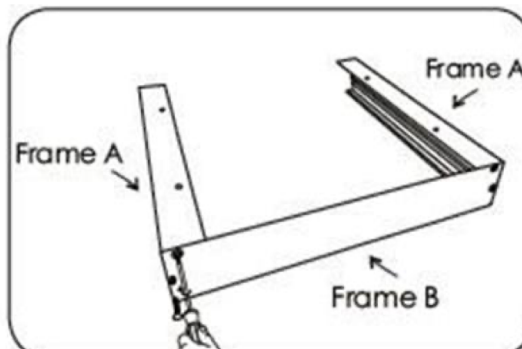

SURFACE MOUNT

Part Number	Size
SB-B-PM 2x2FT	24" X 24" X 2.4"
SB-B-PM 2x4FT	48" X 24" X 2.4"
SB-B-PM 1x4FT	12.19" X 24" X 2.4"

c, Mount the frame to the ceiling

4, Slide the Panel in to the frame

Insallation Manual

a, Identify the two frame types as illustrated above (Type A and B)

b, Fix thre two "A" frames together with one "B" frame