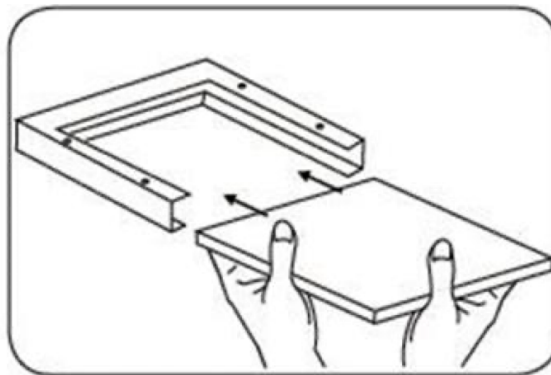

SURFACE MOUNT

Part Number	Size
SB-B-PM 2x2FT	24" X 24" X 2.4"
SB-B-PM 2x4FT	48" X 24" X 2.4"
SB-B-PM 1x4FT	12.19" X 24" X 2.4"

c, Mount the frame to the ceiling

4, Slide the Panel in to the frame

Insallation Manual