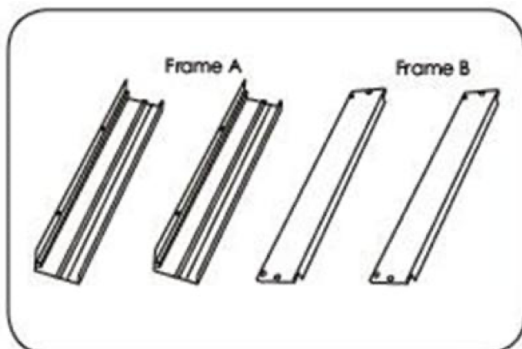

SURFACE MOUNT

Part Number	Size
SB-B-PM 2x2FT	24" X 24" X 2.4"
SB-B-PM 2x4FT	48" X 24" X 2.4"
SB-B-PM 1x4FT	12.19" X 24" X 2.4"

c, Mount the frame to the ceiling

4, Slide the Panel in to the frame

Insallation Manual

a, Identify the two frame types as illustrated above (Type A and B)

b, Fix thre two "A" frames together with one "B" frame